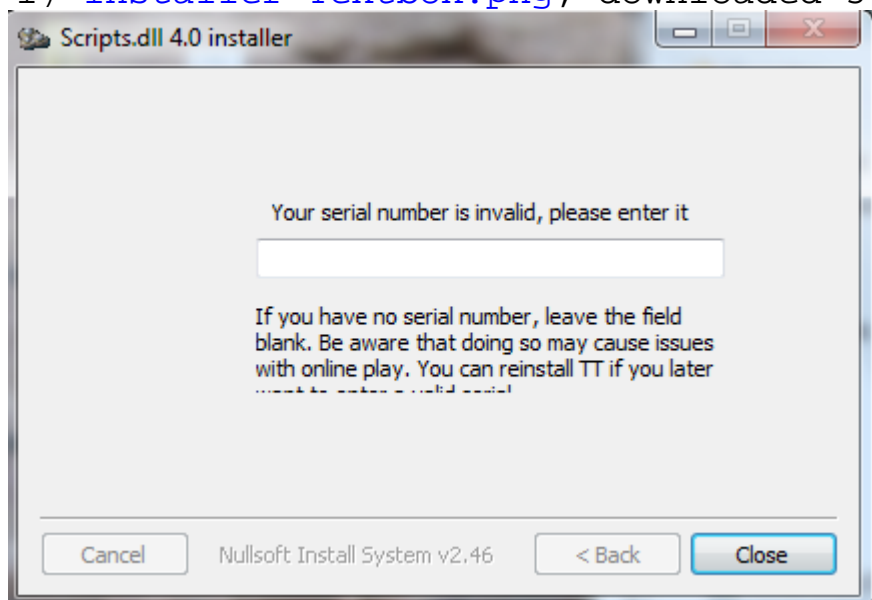

Subject: TT Beta 2 Installer Text Cut Off

Posted by [Jerad2142](#) on Sun, 20 Nov 2011 22:49:40 GMT

[View Forum Message](#) <> [Reply to Message](#)

At least on screens that run 1280x800 resolution, the cd key text box is too small for its message:

File Attachments

1) [Installer Textbox.png](#), downloaded 570 times

Subject: Re: TT Beta 2 Installer Text Cut Off

Posted by [StealthEye](#) on Mon, 21 Nov 2011 00:37:50 GMT

[View Forum Message](#) <> [Reply to Message](#)

It's already fixed.

Quote:[FIXED] - The text underneath "enter your serial" is cut off in the installer. hereBug tracker

---