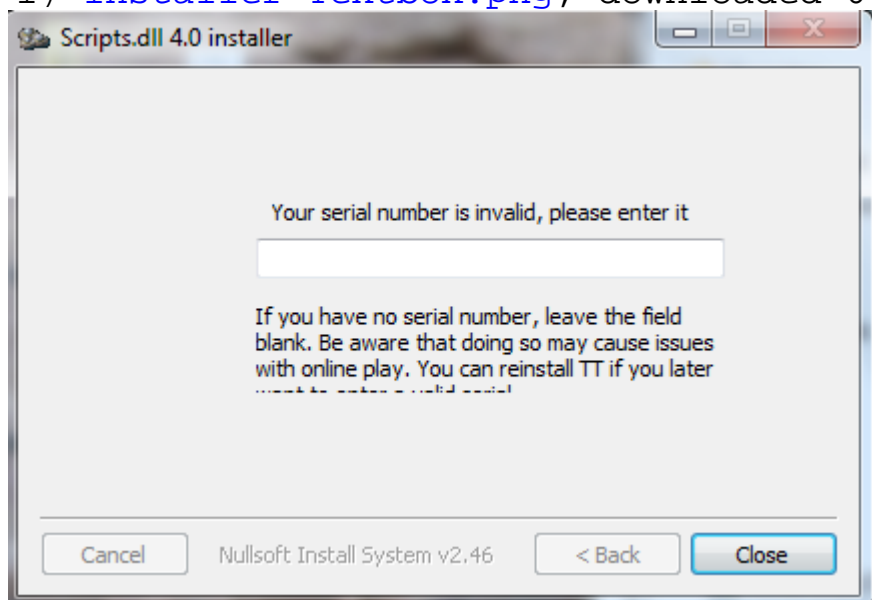

Subject: TT Beta 2 Installer Text Cut Off

Posted by [Jerad2142](#) on Sun, 20 Nov 2011 22:49:40 GMT

[View Forum Message](#) <> [Reply to Message](#)

At least on screens that run 1280x800 resolution, the cd key text box is to small for its message:

File Attachments

1) [Installer Textbox.png](#), downloaded 664 times

Subject: Re: TT Beta 2 Installer Text Cut Off

Posted by [StealthEye](#) on Mon, 21 Nov 2011 00:37:50 GMT

[View Forum Message](#) <> [Reply to Message](#)

It's already fixed.

Quote:[FIXED] - The text underneath "enter your serial" is cut off in the installer. hereBug tracker

---