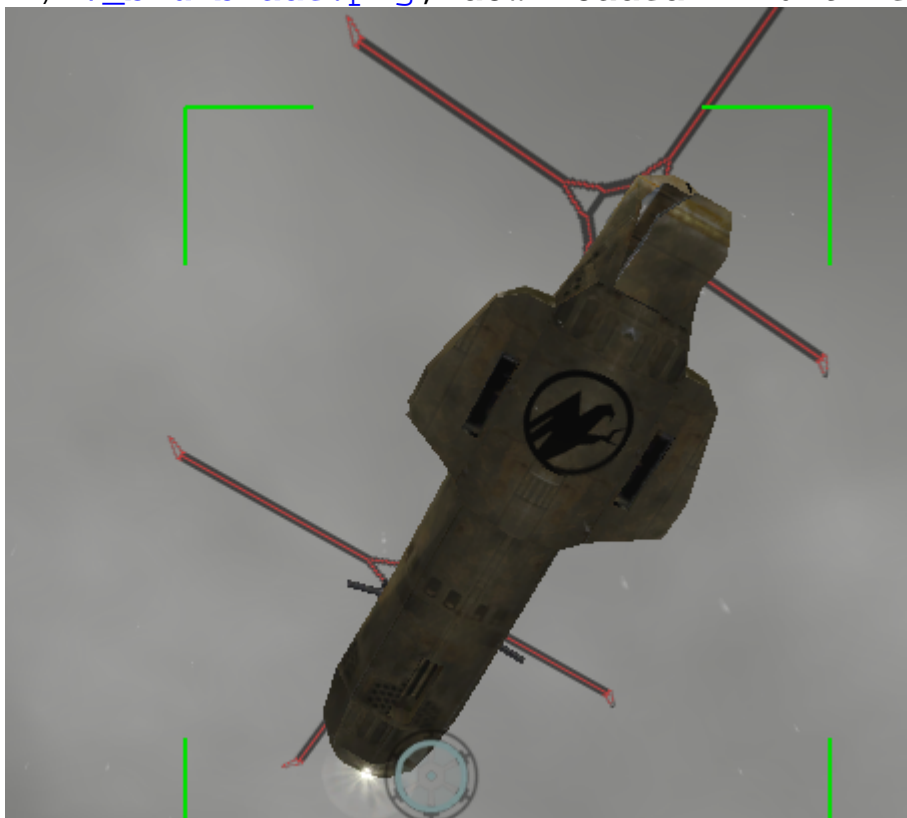


Subject: [Skin]Blurblade

Posted by [zeratul](#) on Sun, 18 Apr 2010 06:54:25 GMT

[View Forum Message](#) <> [Reply to Message](#)

random idea... thinking about making an apache, orca and transport to match

the points at the end of the blades in the ss are different from the ones now... just picture them facing the opposite direction... i will get new ss if needed

comments

File Attachments

1) [V_blurblade.png](#), downloaded 1116 times

2) [v_blurblade.dds](#), downloaded 328 times
