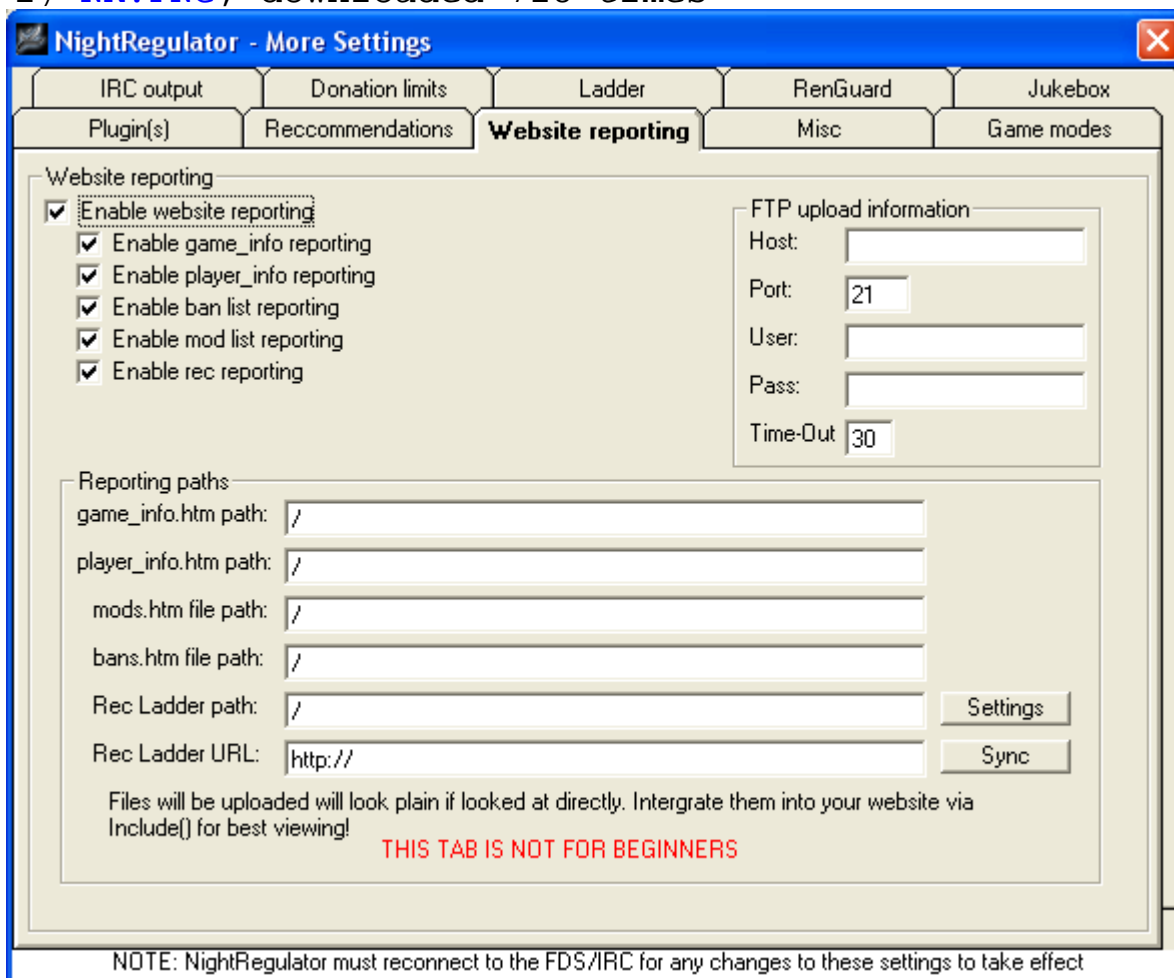

## File Attachments

1) [NR.PNG](#), downloaded 728 times

---

Subject: Re: NR Question  
Posted by [wittebolx](#) on Fri, 19 Dec 2008 08:56:05 GMT  
[View Forum Message](#) <> [Reply to Message](#)

---

did you see the text "THIS TAB IS NOT FOR BEGINNERS"