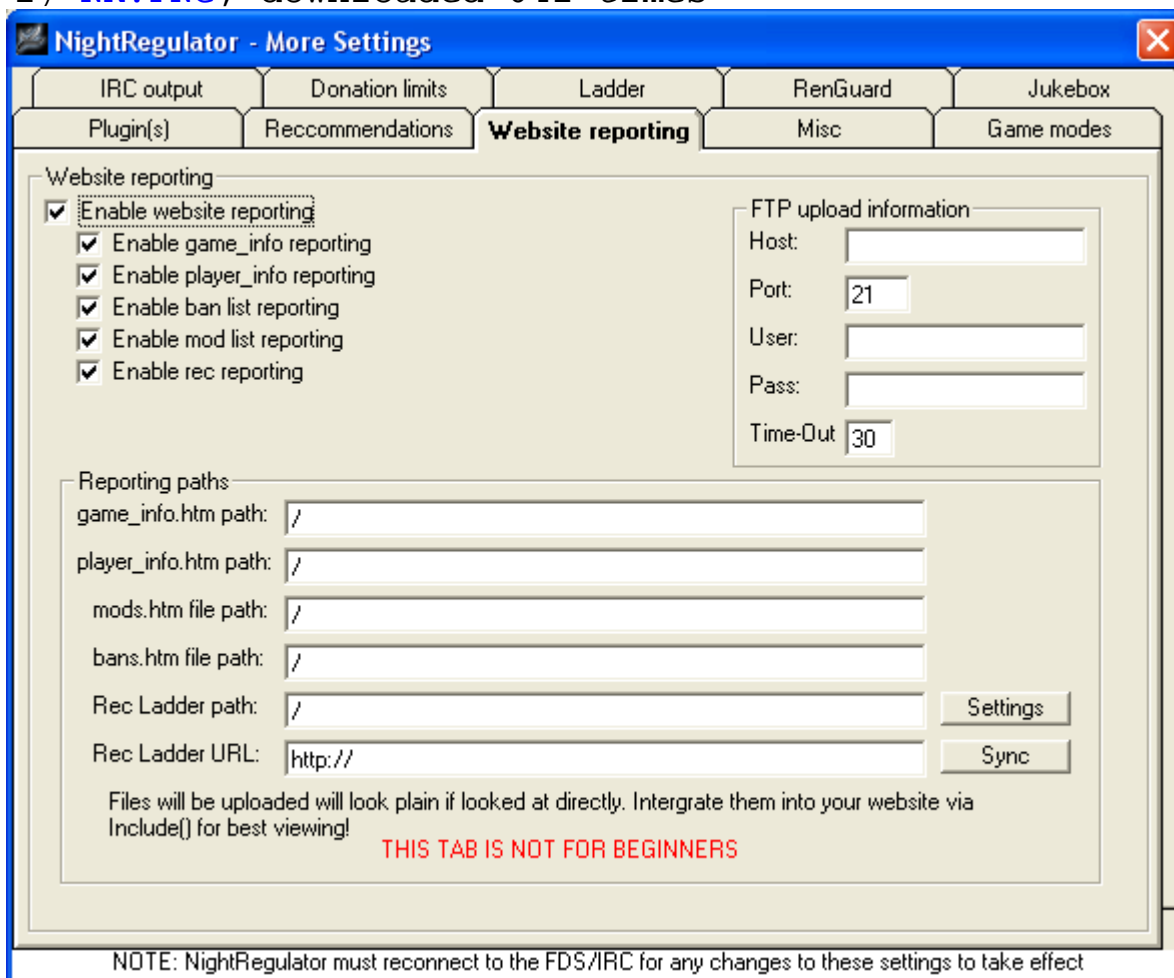

1) [NR.PNG](#), downloaded 641 times

Subject: Re: NR Question
Posted by [wittebolx](#) on Fri, 19 Dec 2008 08:56:05 GMT
[View Forum Message](#) <> [Reply to Message](#)

did you see the text "THIS TAB IS NOT FOR BEGINNERS"