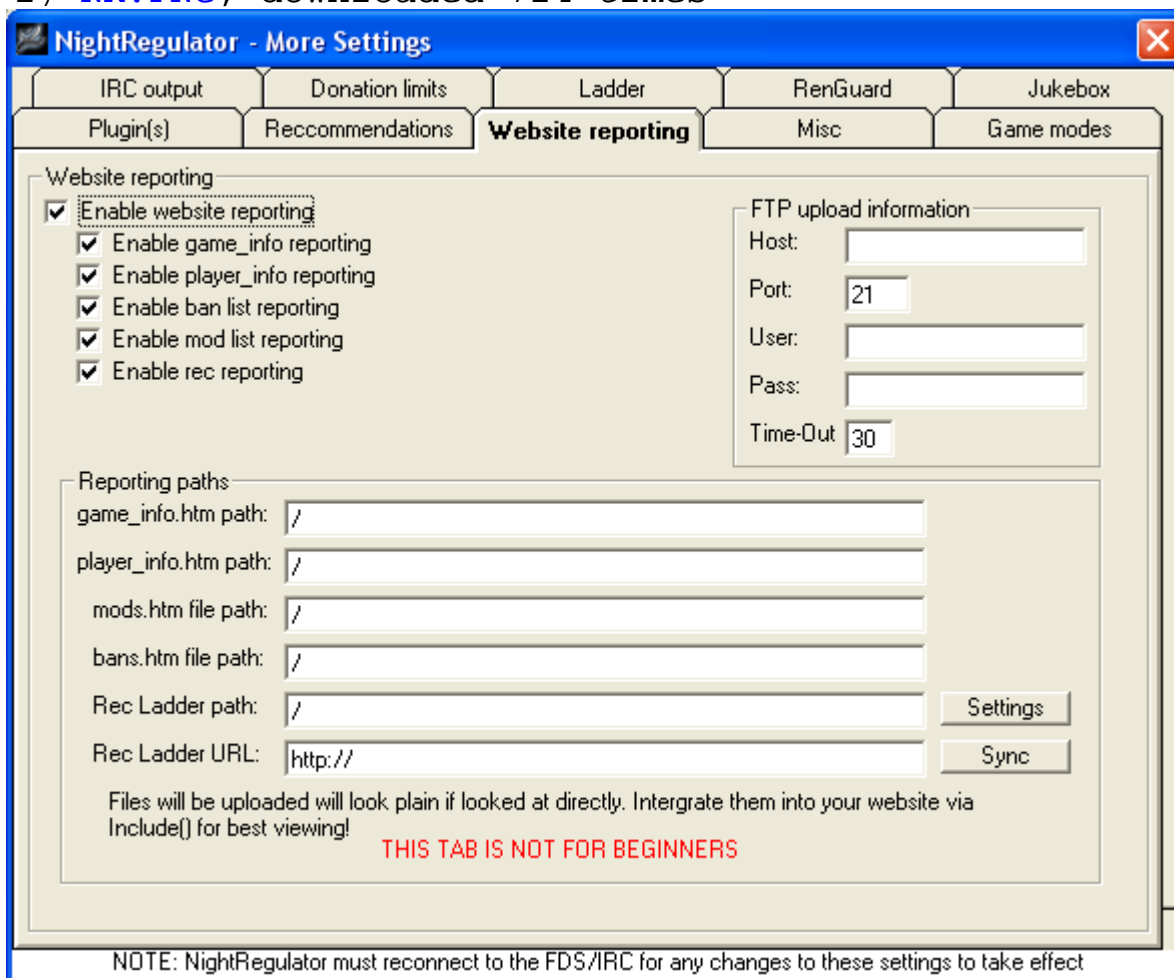

## File Attachments

1) [NR.PNG](#), downloaded 724 times

---

Subject: Re: NR Question  
Posted by [wittebolx](#) on Fri, 19 Dec 2008 08:56:05 GMT  
[View Forum Message](#) <> [Reply to Message](#)

---

did you see the text "THIS TAB IS NOT FOR BEGINNERS"