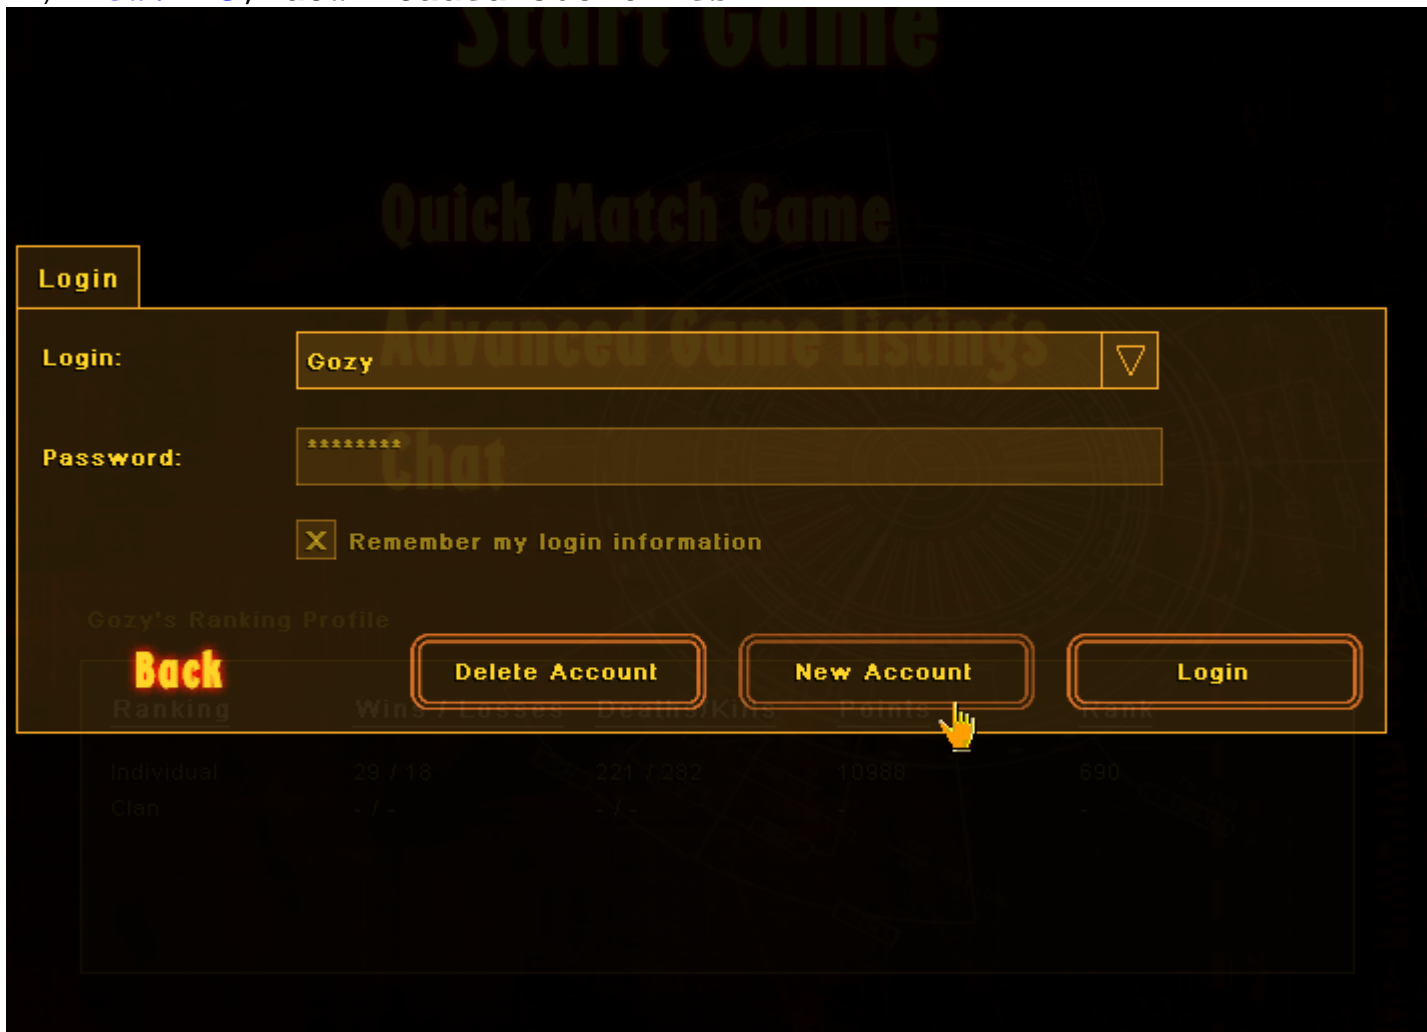

Subject: Where does the "new account" button link to?

Posted by [Goztow](#) on Fri, 09 May 2008 16:44:05 GMT

[View Forum Message](#) <> [Reply to Message](#)

Where does the "new account" button link to:

Please give me an as complete weblink as possible.

File Attachments

1) [new.PNG](#), downloaded 508 times

Subject: Re: Where does the "new account" button link to?

Posted by [CarrierII](#) on Fri, 09 May 2008 17:34:06 GMT

[View Forum Message](#) <> [Reply to Message](#)

I can't tell you, my copy of ren crashes if I click that button.