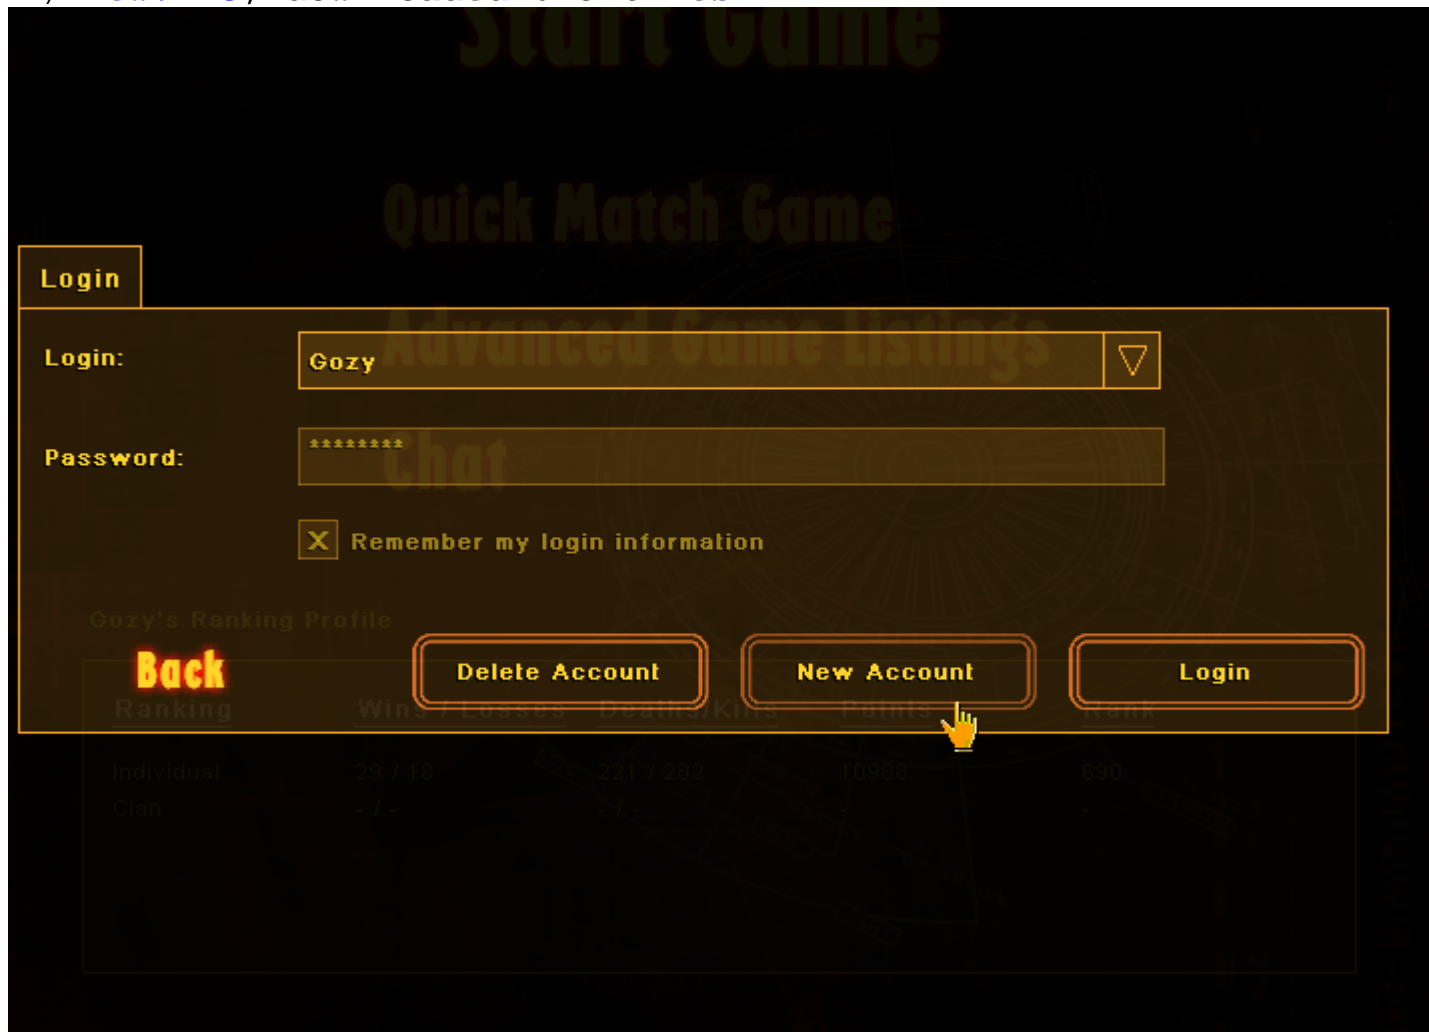


Subject: Where does the "new account" button link to?

Posted by [Goztow](#) on Fri, 09 May 2008 16:44:05 GMT

[View Forum Message](#) <> [Reply to Message](#)

Where does the "new account" button link to:

Please give me an as complete weblink as possible.

File Attachments

1) [new.PNG](#), downloaded 615 times

Subject: Re: Where does the "new account" button link to?

Posted by [CarrierII](#) on Fri, 09 May 2008 17:34:06 GMT

[View Forum Message](#) <> [Reply to Message](#)

I can't tell you, my copy of ren crashes if I click that button.

Subject: Re: Where does the "new account" button link to?

Posted by [TD](#) on Fri, 09 May 2008 17:51:00 GMT

[View Forum Message](#) <> [Reply to Message](#)

CarrierII wrote on Fri, 09 May 2008 19:34I can't tell you, my copy of ren crashes if I click that button.

My Renegade crashes as well, I think the newest scripts (maybe older versions as well) fucked something up. Though I never use it anyway.