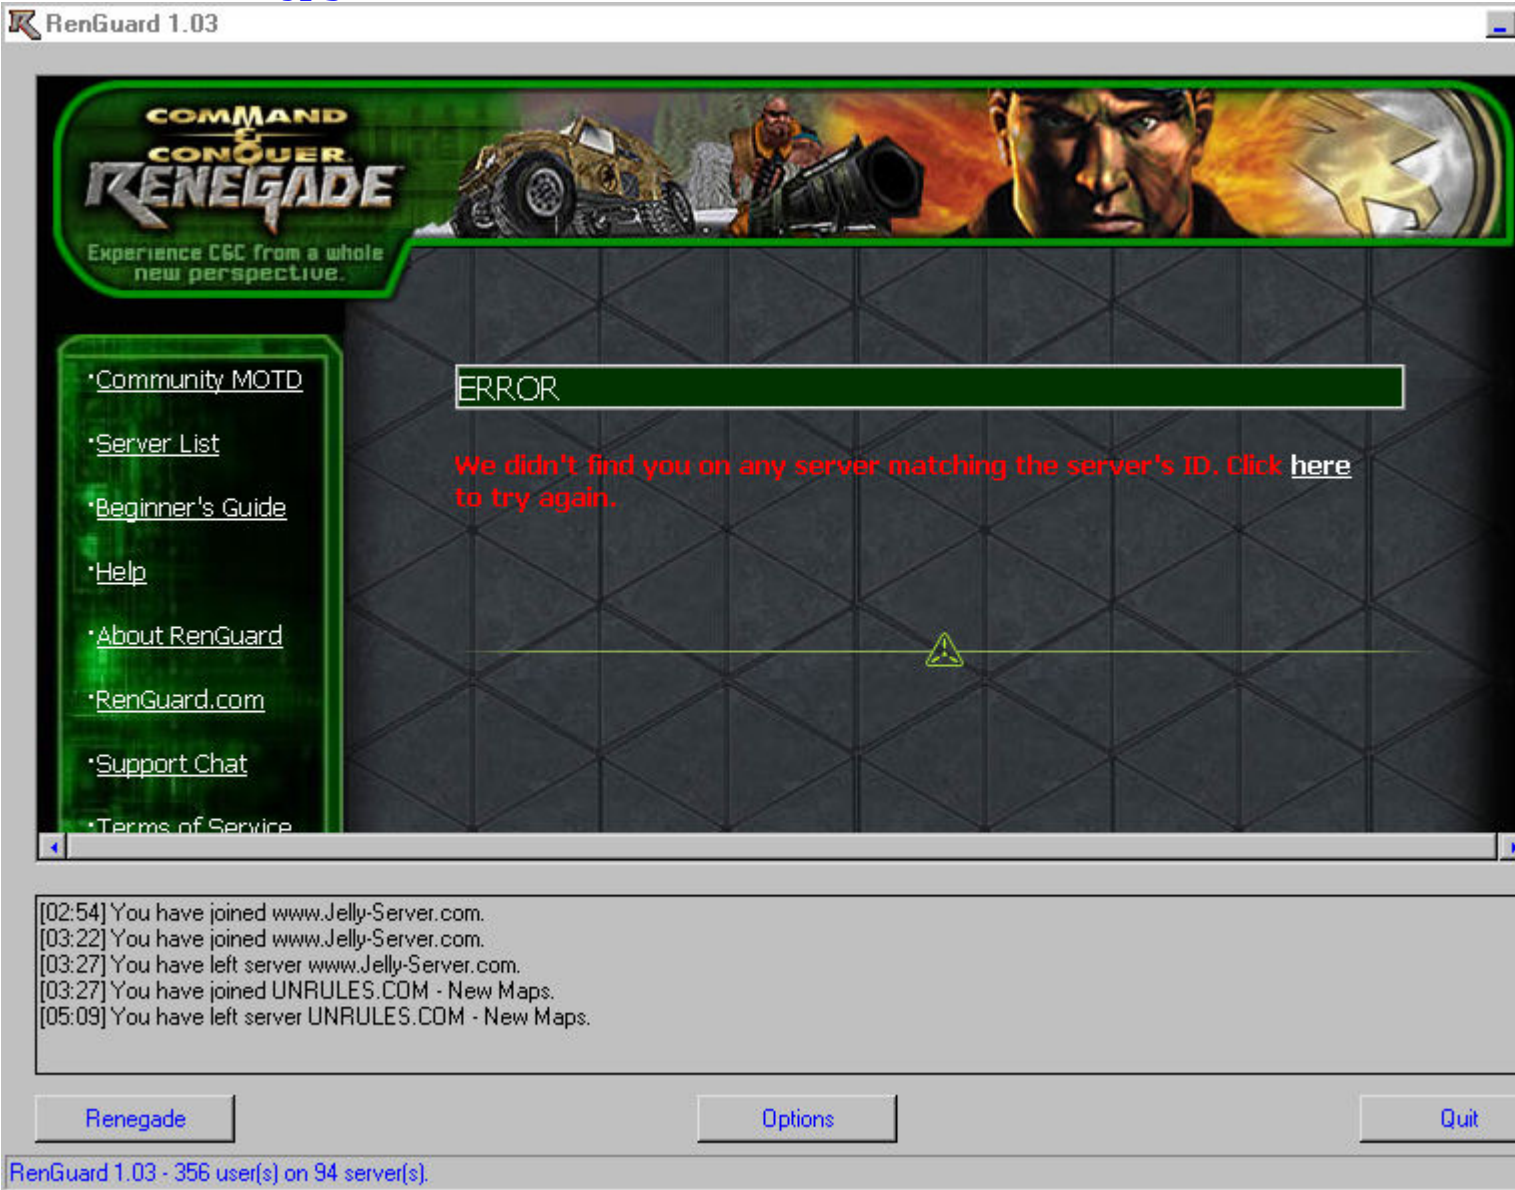

Subject: RG didn't find me on any server matching the server ID???
Posted by [EA-DamageEverything](#) on Wed, 14 Sep 2005 05:50:44 GMT
[View Forum Message](#) <> [Reply to Message](#)

Today I got this error.

EDIT= i must add that my game crashed to the desktop and then I saw this RG Screen content.

File Attachments

1) [RGerror4.jpg](#), downloaded 775 times

Subject: Re: RG didn't find me on any server matching the server ID???
Posted by [mac](#) on Wed, 14 Sep 2005 07:52:22 GMT
[View Forum Message](#) <> [Reply to Message](#)