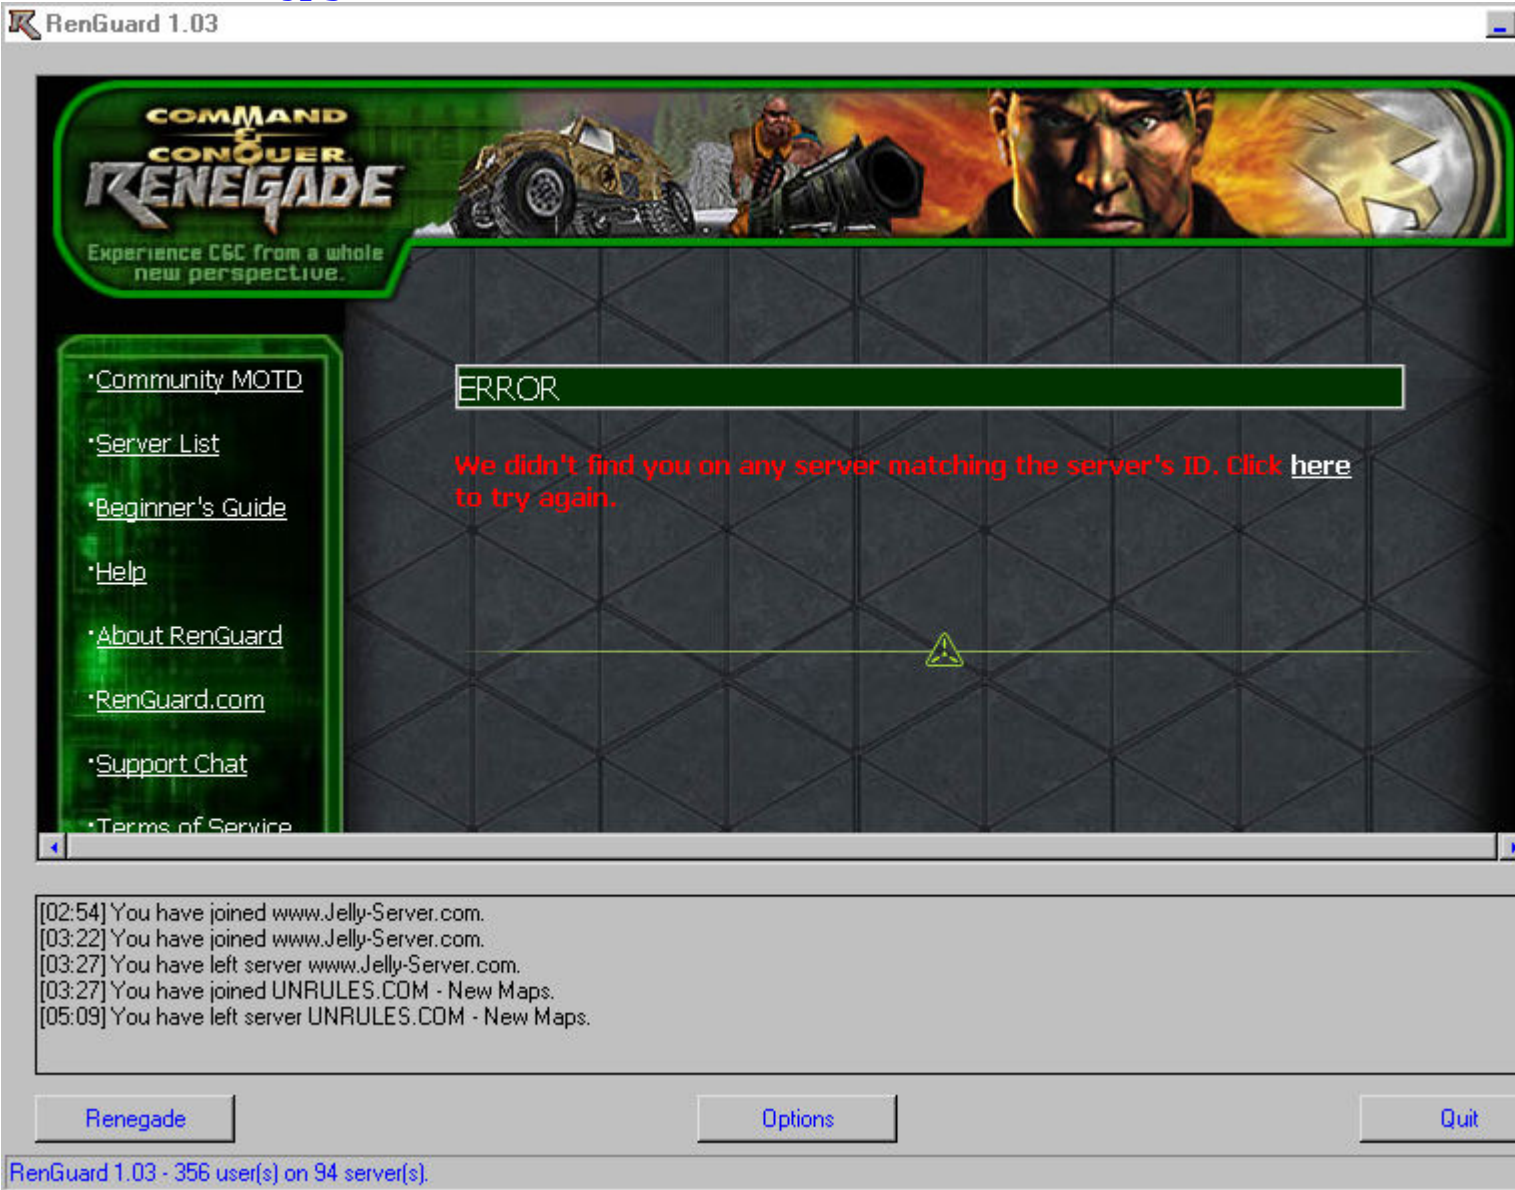

Subject: RG didn't find me on any server matching the server ID???
Posted by [EA-DamageEverything](#) on Wed, 14 Sep 2005 05:50:44 GMT
[View Forum Message](#) <> [Reply to Message](#)

Today I got this error.

EDIT= i must add that my game crashed to the desktop and then I saw this RG Screen content.

File Attachments

1) [RGeError4.jpg](#), downloaded 670 times

Subject: Re: RG didn't find me on any server matching the server ID???
Posted by [mac](#) on Wed, 14 Sep 2005 07:52:22 GMT
[View Forum Message](#) <> [Reply to Message](#)