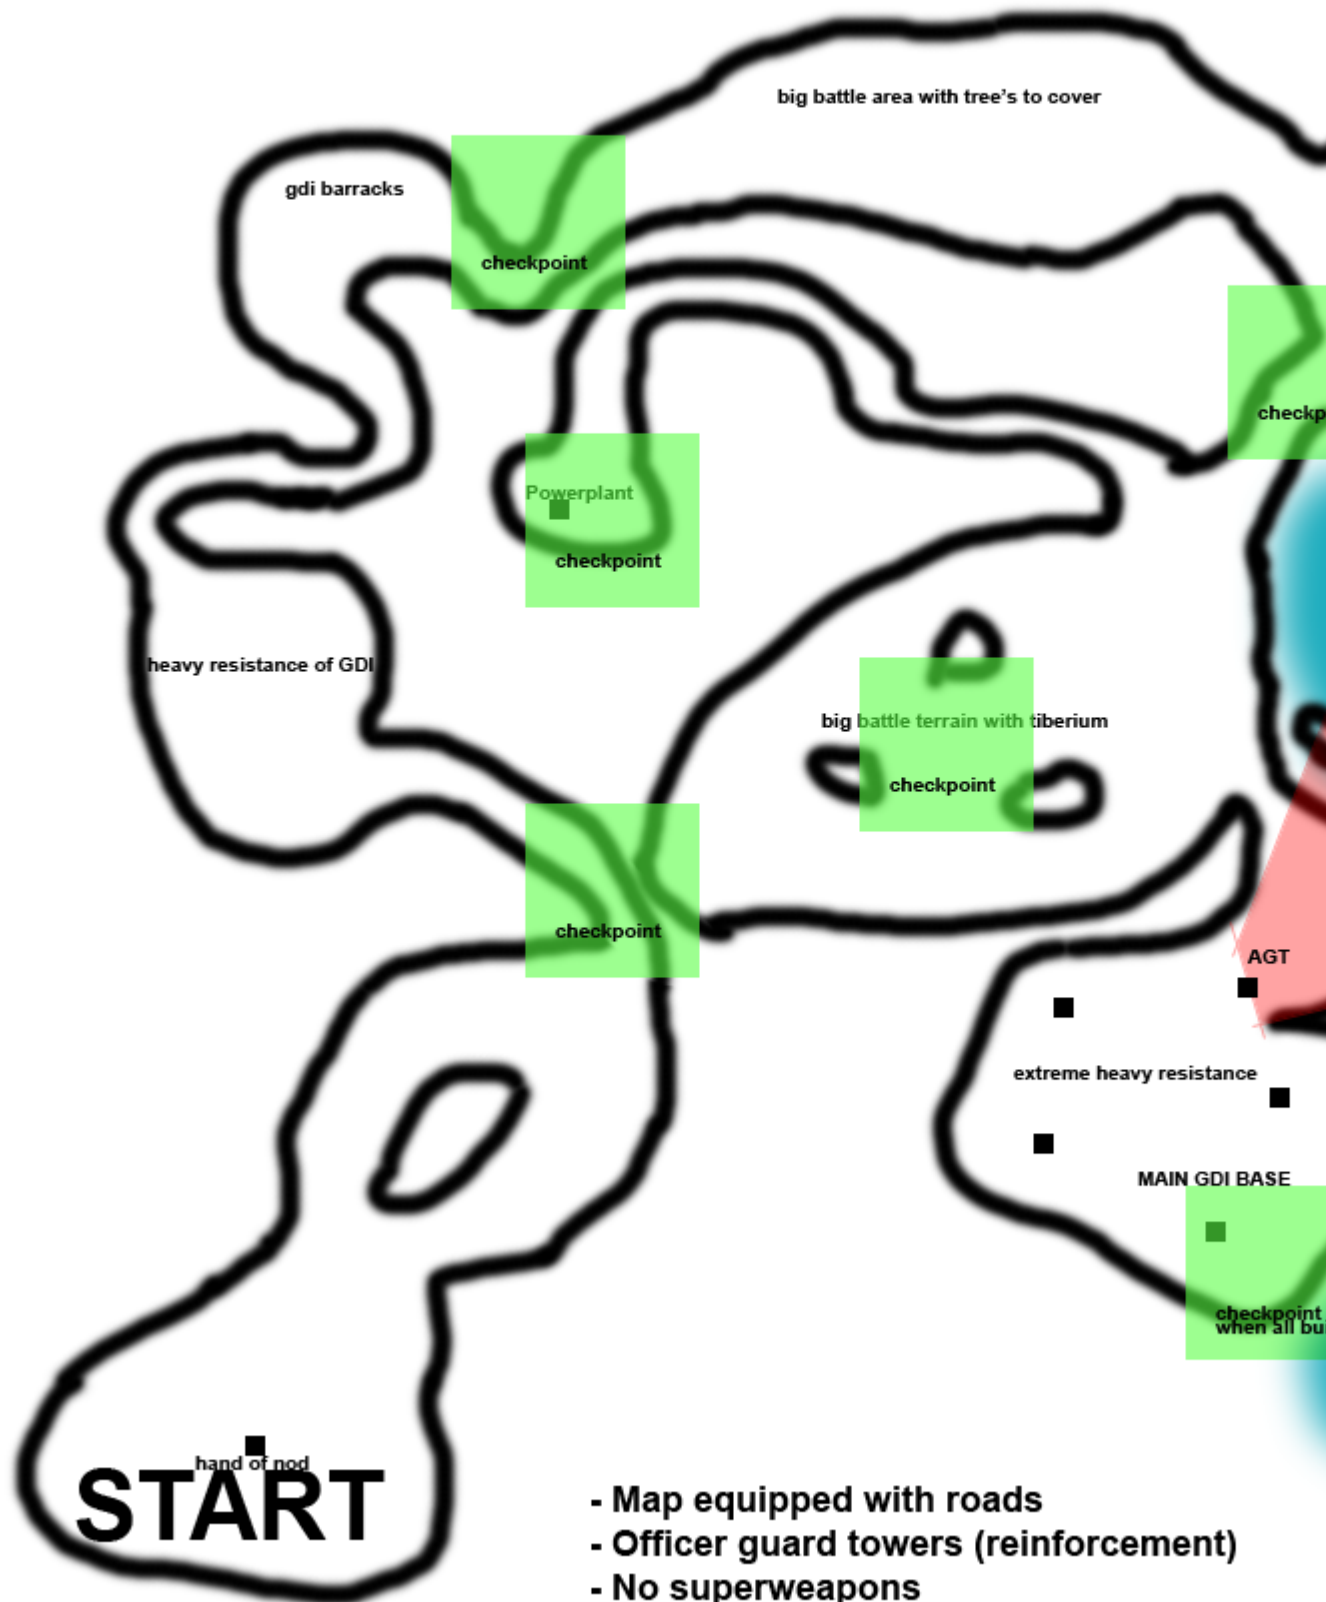

### File Attachments

1) [coopmapcomingsoon.png](#), downloaded 680 times

An enemy GDI base has been spotted in this sector.  
This zone is essential for deploying a NOD base.

- Map equipped with roads
- Officer guard towers (reinforcement)
- No superweapons
- Enemy airstrikes

2) [coopmap.png](#), downloaded 653 times