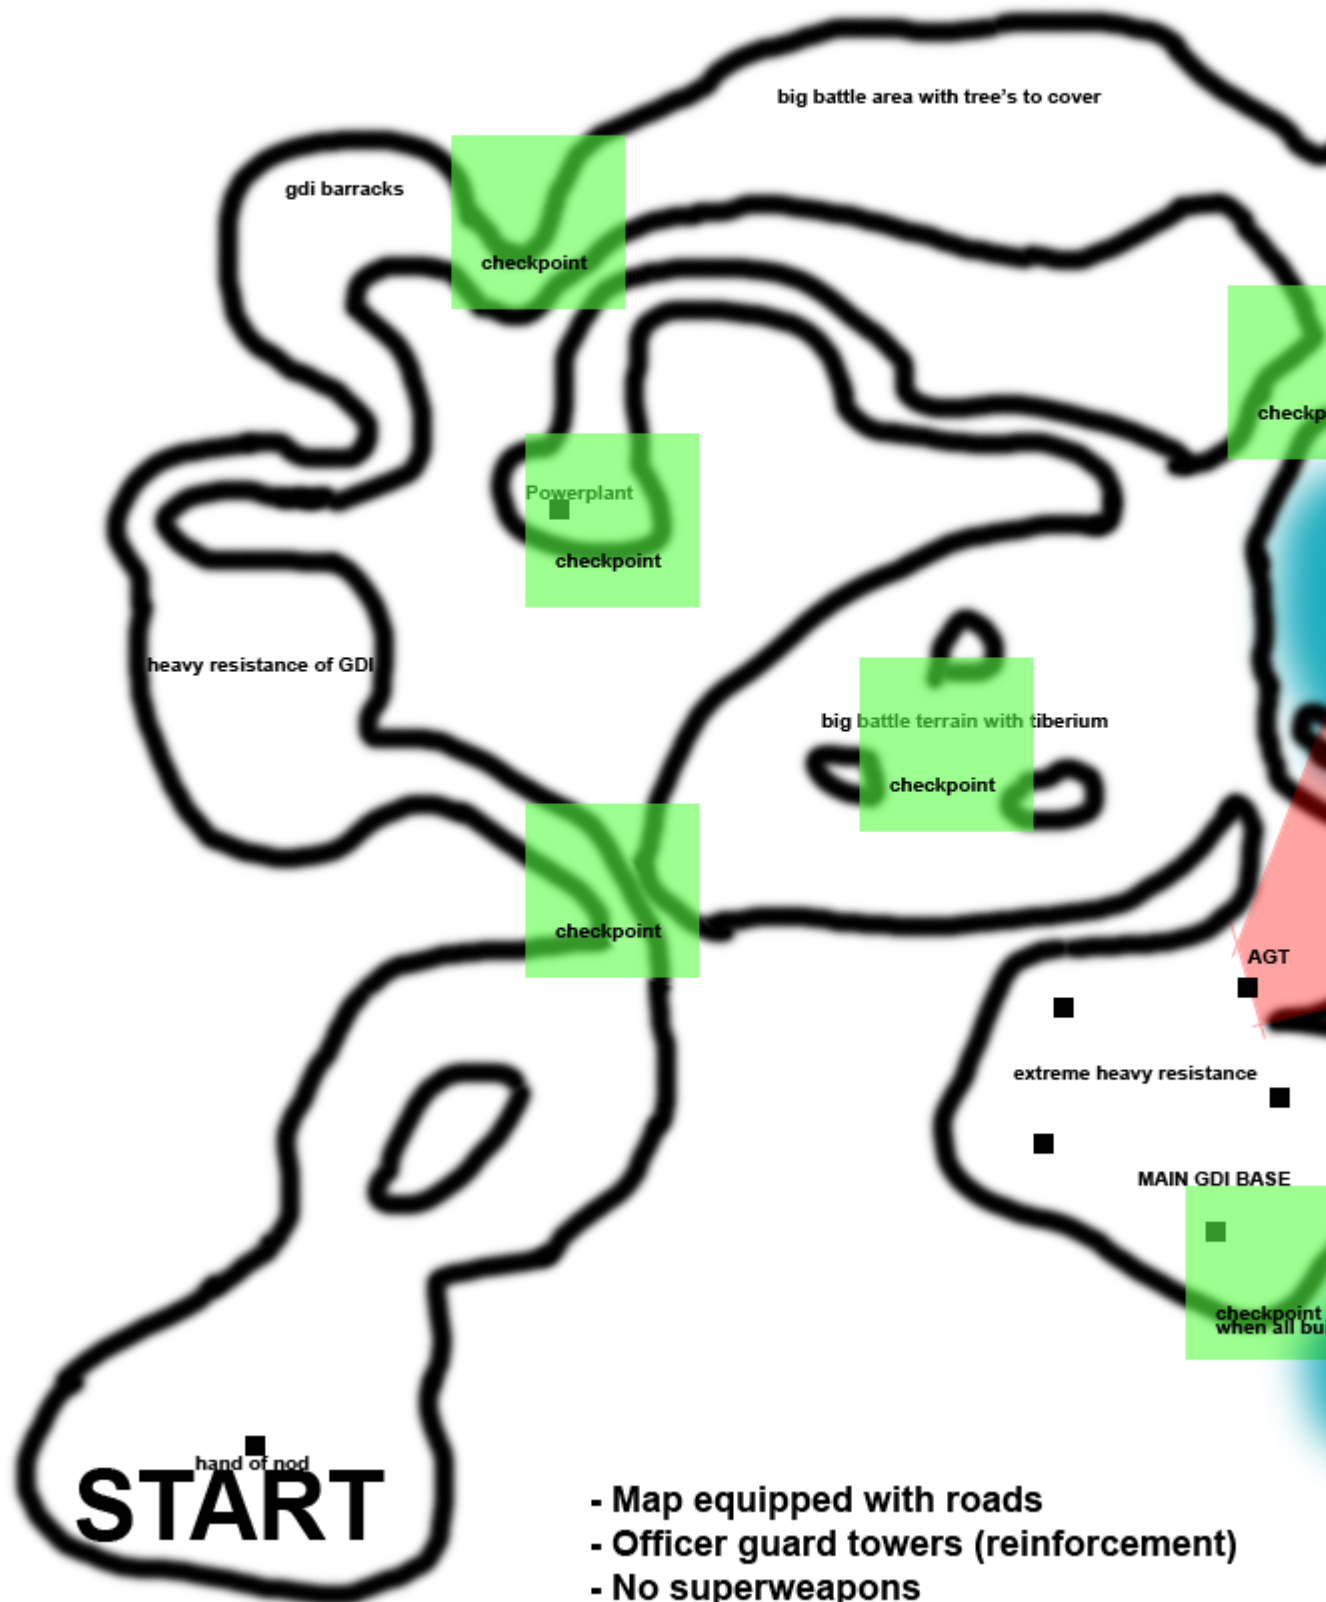

### File Attachments

1) [coopmapcomingsoon.png](#), downloaded 622 times

An enemy GDI base has been spotted in this sector.  
This zone is essential for deploying a NOD base.

- Map equipped with roads
- Officer guard towers (reinforcement)
- No superweapons
- Enemy airstrikes

2) [coopmap.png](#), downloaded 599 times