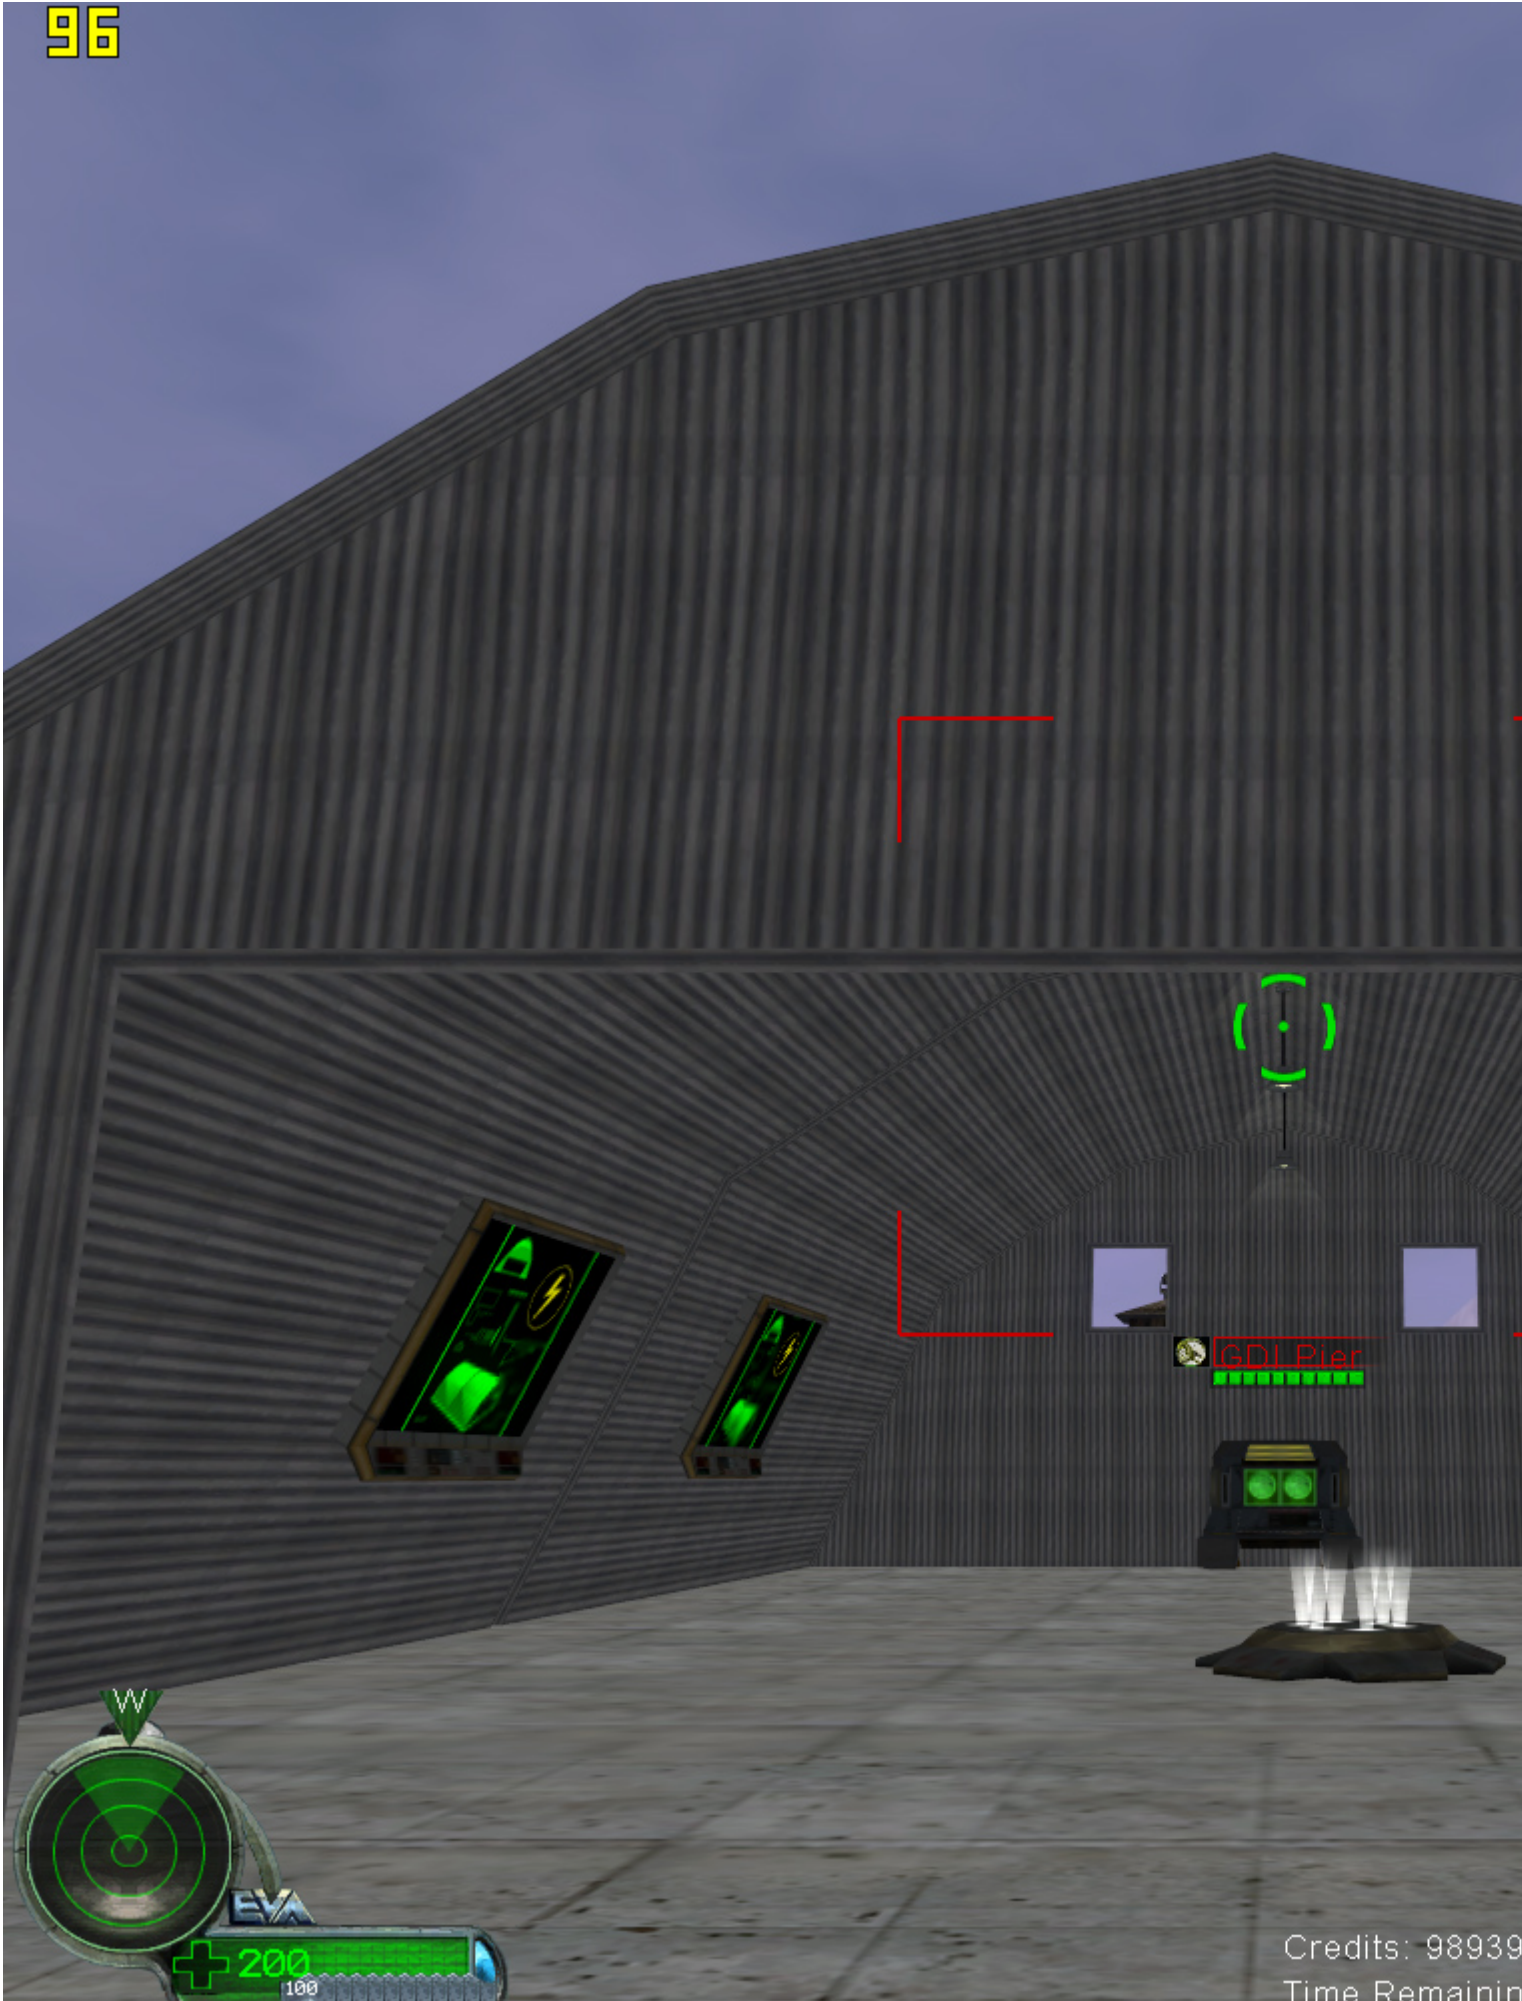


Subject: Some pics from WW Museum Mod 0.3b comming soon...

Posted by [rrutk](#) on Thu, 22 Jan 2009 01:46:40 GMT

[View Forum Message](#) <> [Reply to Message](#)

Some pics from WW Museum Mod 0.3b comming soon...

here you see the GDI Pier for Naval Units...

I buildt it from the SP Nod Pier...

File Attachments

1) [ScreenShot01.jpg](#), downloaded 877 times

2) [ScreenShot02.jpg](#), downloaded 870 times

GDI Pier

PC1

Credits: 99631
Time Remaining