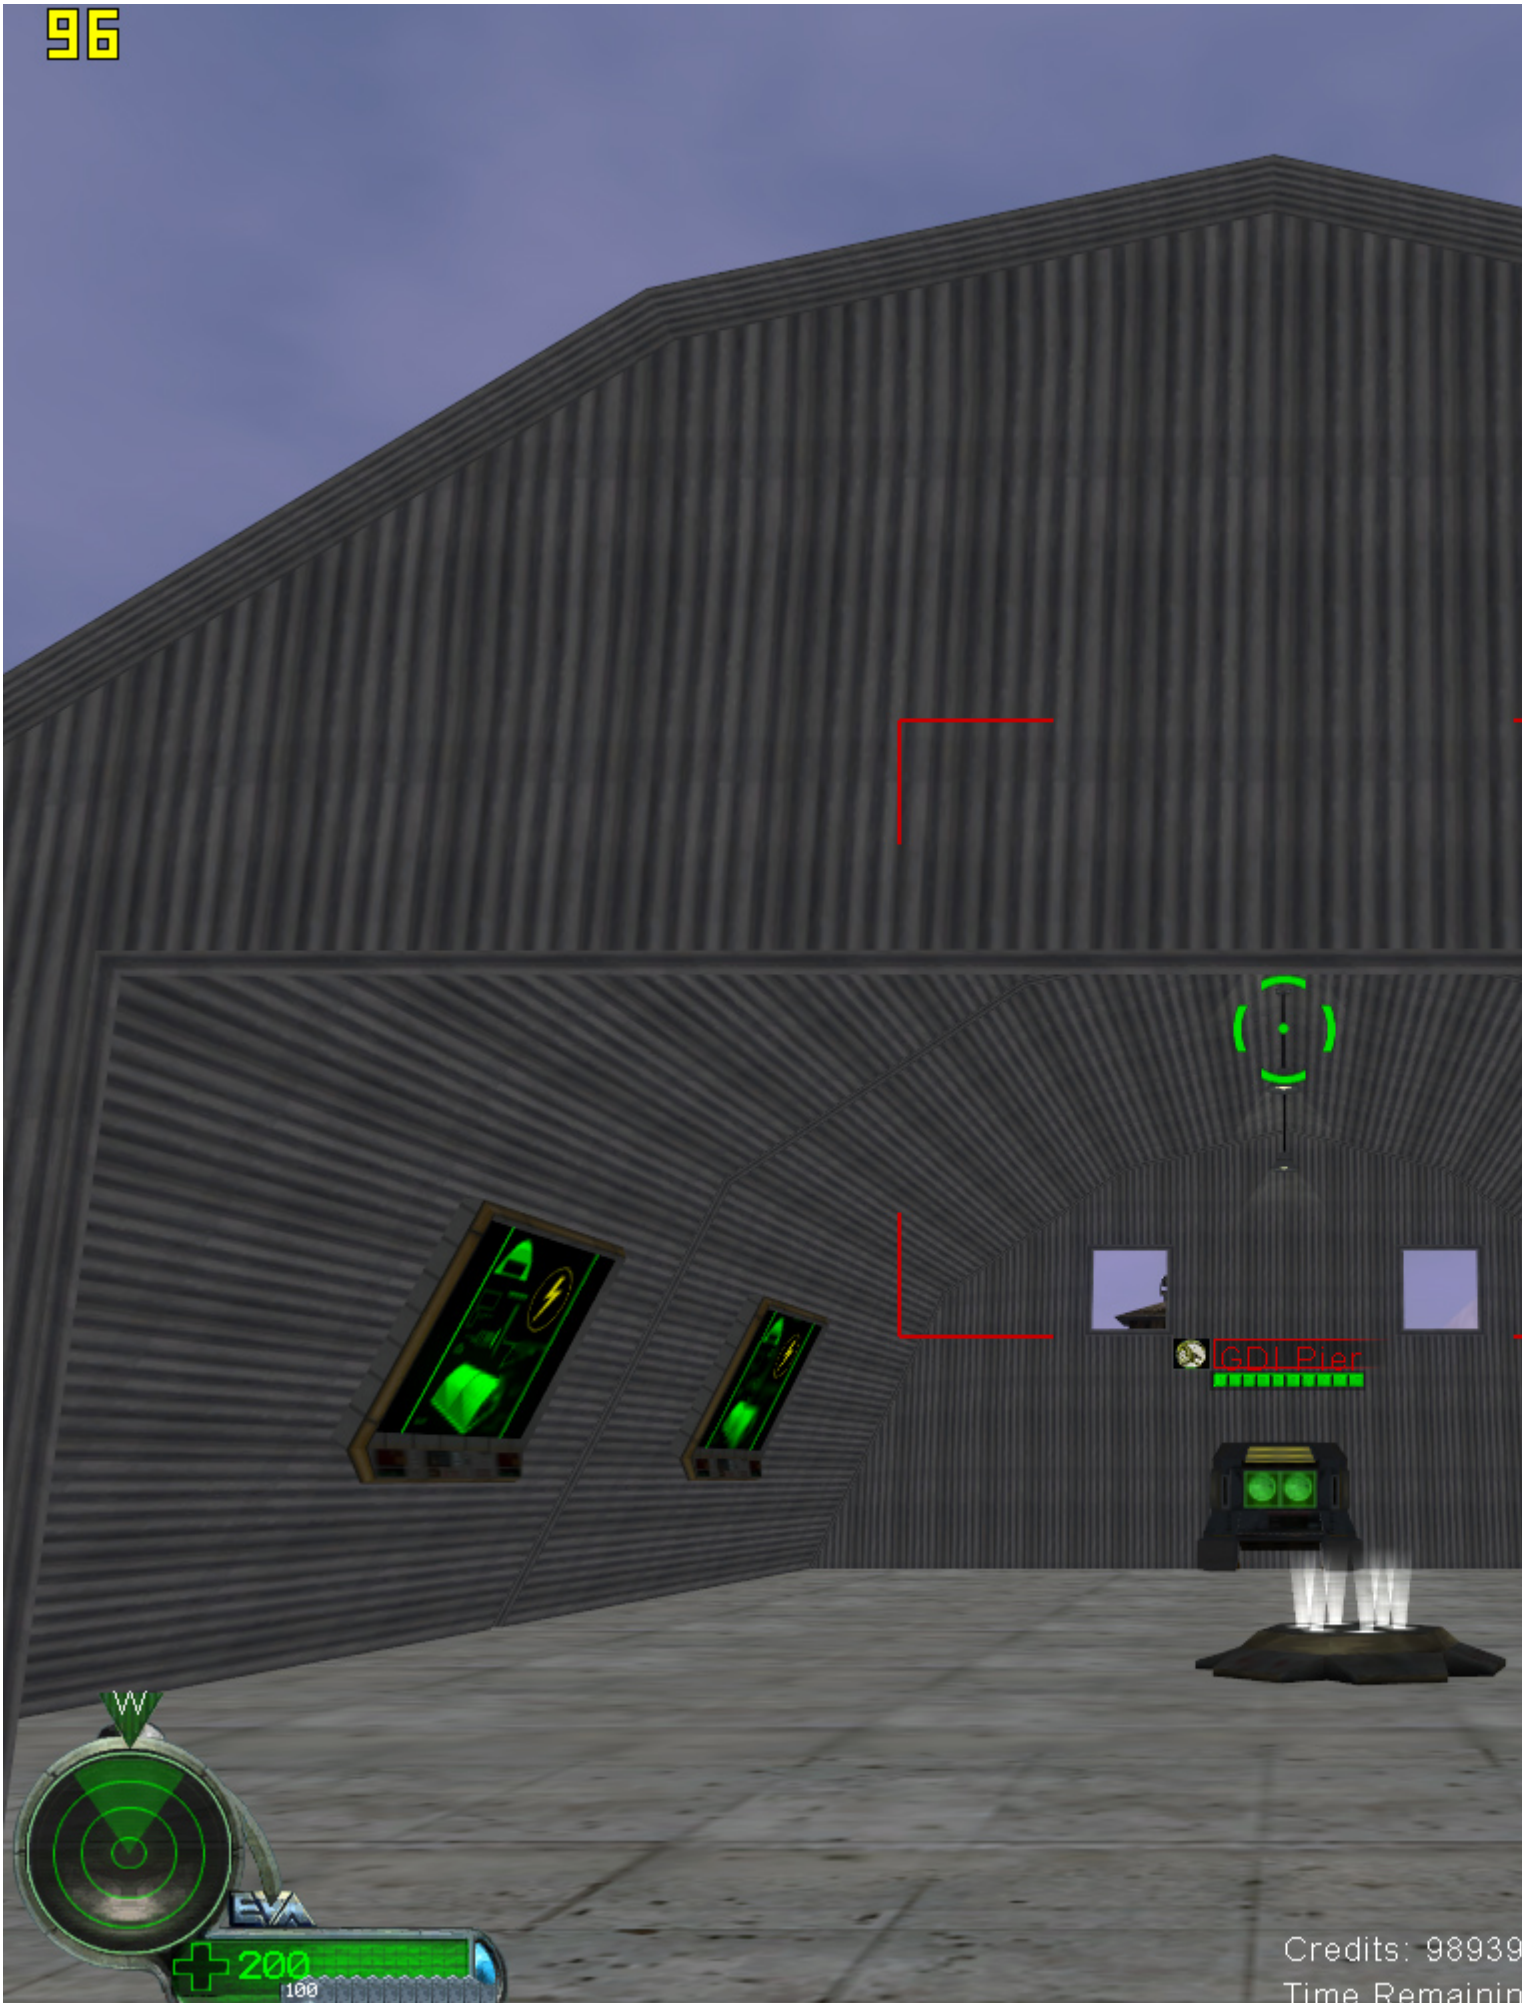

here you see the GDI Pier for Naval Units...

I buildt it from the SP Nod Pier...

---

### File Attachments

1) [ScreenShot01.jpg](#), downloaded 1007 times

2) [ScreenShot02.jpg](#), downloaded 996 times

GDI Pier

PC1

SW

+ 250  
100

Credits: 99631  
Time Remaining