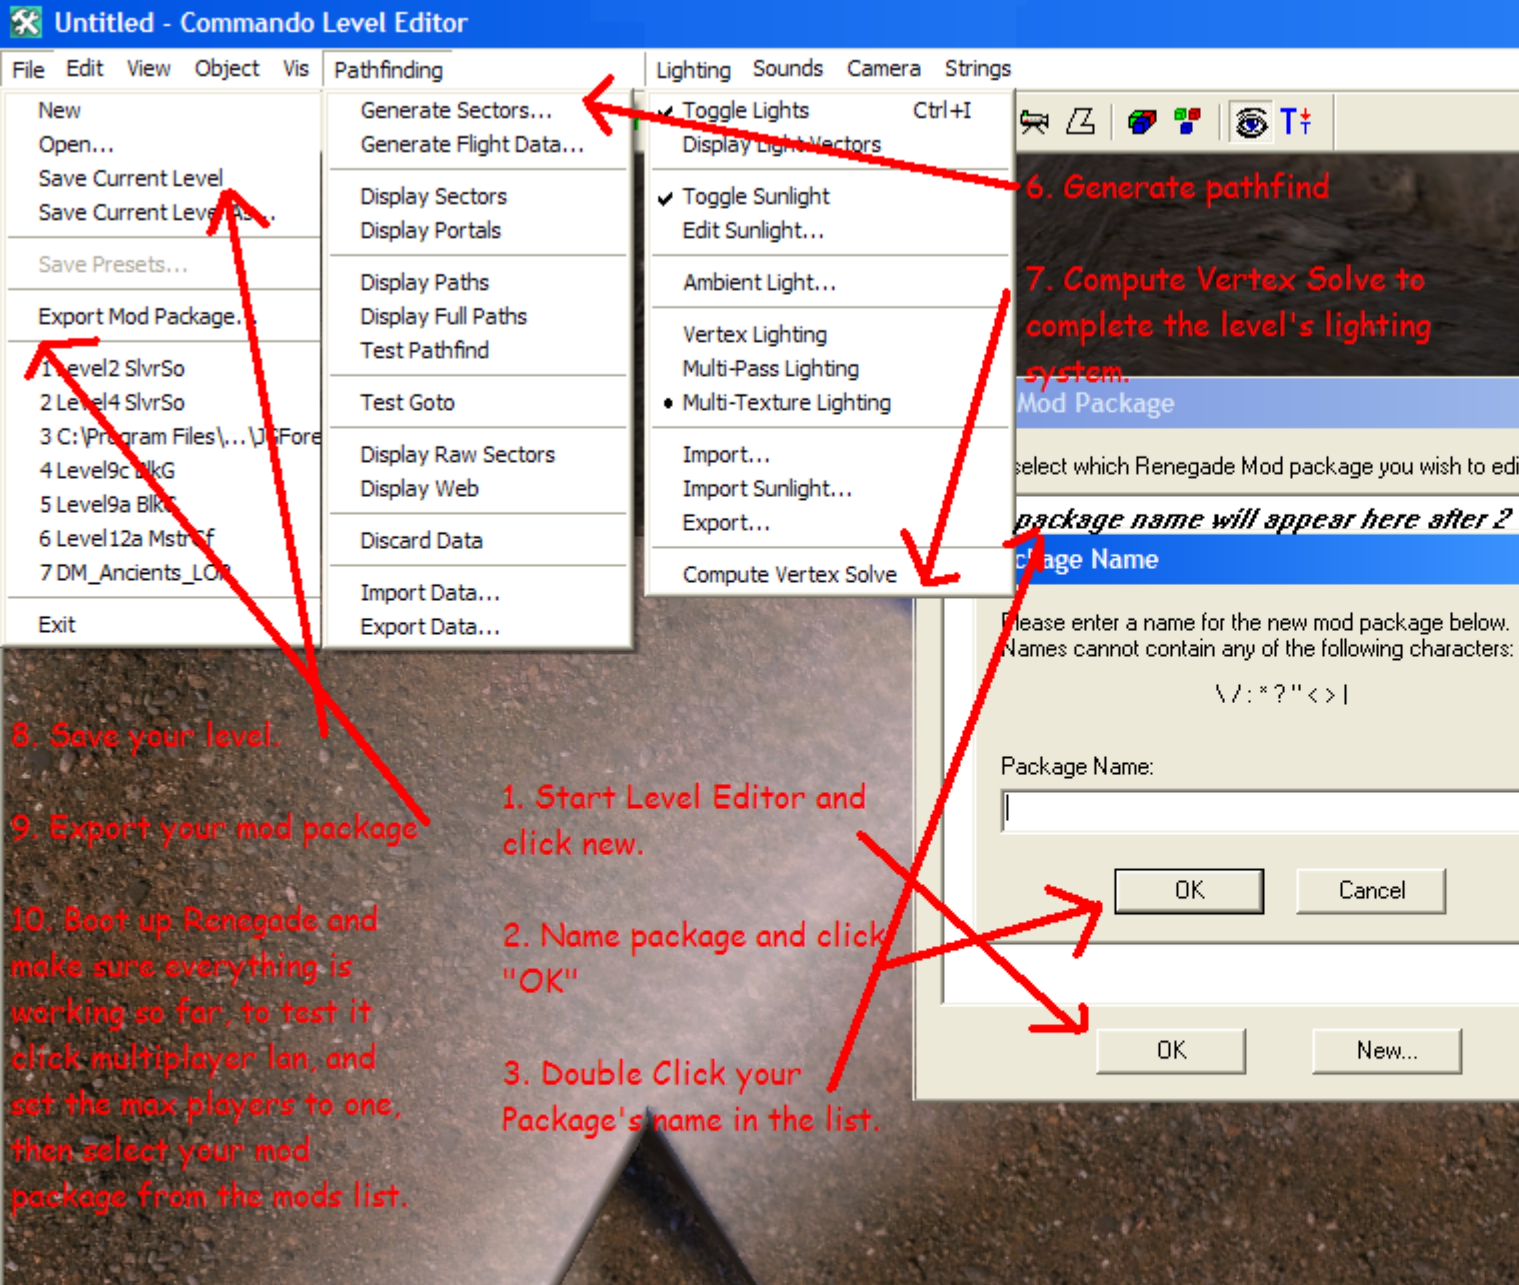

Subject: Re: Intro + Some Questions
Posted by [Jerad2142](#) on Thu, 16 Oct 2008 15:51:06 GMT
[View Forum Message](#) <> [Reply to Message](#)

File Attachments

1) [basic setup with stepsB.PNG](#), downloaded 582 times

TimeManager::Update: warning, frame 706 was slow (5792 ms)
TimeManager::Update: warning, frame 707 was slow (2782 ms)
TimeManager::Update: warning, frame 722 was slow (65960 ms)

I RAN OUT OF SPACE, SO I DID NOT EXPLAIN HOW TO DO VIS, BUT VIS IS NO