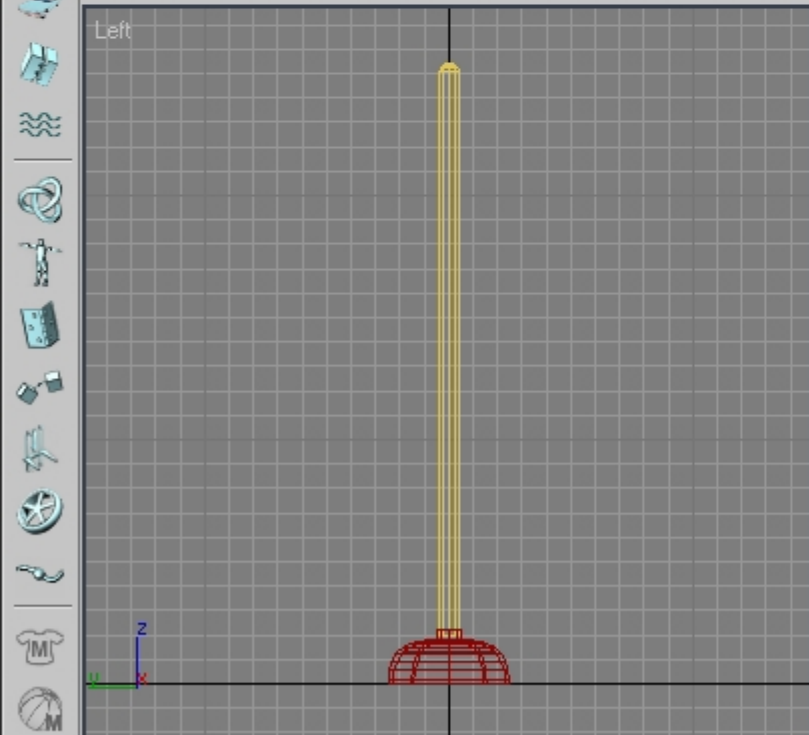

---

Subject: Re: youre first model

Posted by [Oblivion165](#) on Mon, 22 Oct 2007 22:31:42 GMT

[View Forum Message](#) <> [Reply to Message](#)

---

Oh lord, its a 800 quad-gillian poly plunger!

There you go, knocked out a quick 200+ one.

### File Attachments

---

1) [plunger.max](#), downloaded 175 times

2) [plunger.jpg](#), downloaded 658 times

0 / 100

10 20 30 40 50 60 70 80 90 100

Grid = 100.0

Auto Key Selected

Click and drag up-and-down to zoom in and out

Add Time Tag

Set Key

Key Filters...

The bottom section of the interface includes a timeline with a scale from 0 to 100. Below the timeline are various control buttons and fields, including a grid size of 100.0, an Auto Key button, a Selected dropdown menu, and a Set Key button. There is also a key icon and a Key Filters... button.