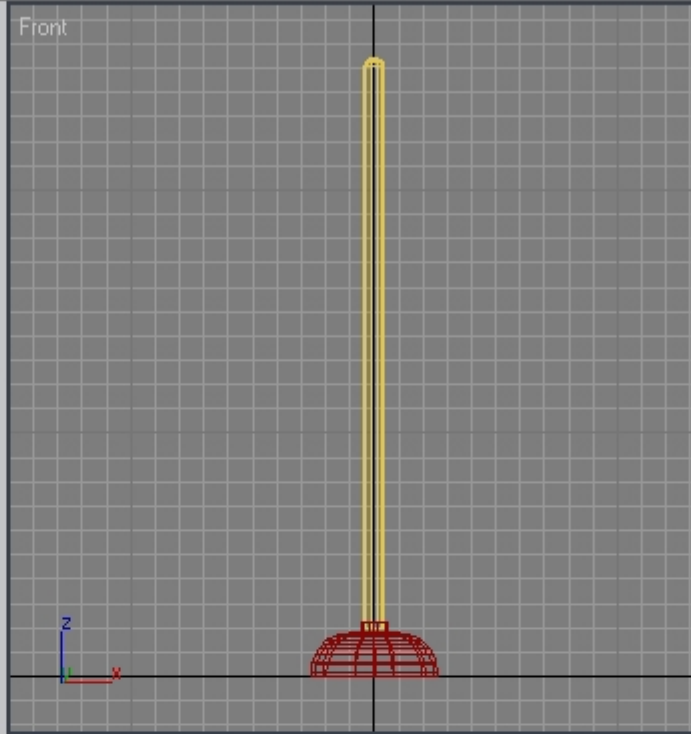

---

Subject: Re: youre first model

Posted by [Oblivion165](#) on Mon, 22 Oct 2007 22:31:42 GMT

[View Forum Message](#) <> [Reply to Message](#)

---

Oh lord, its a 800 quad-gillian poly plunger!

There you go, knocked out a quick 200+ one.

### File Attachments

---

1) [plunger.max](#), downloaded 175 times

2) [plunger.jpg](#), downloaded 658 times

0 / 100

10 20 30 40 50 60 70 80 90 100

Grid = 100.0

Auto Key Selected

Click and drag up-and-down to zoom in and out

Add Time Tag

Set Key

Key Filters...

The bottom section of the interface includes a timeline with a scale from 0 to 100. Below the timeline are various control buttons and fields, including a grid size of 100.0, an Auto Key button, a Selected dropdown menu, and a Set Key button. There is also a key icon and a Key Filters... button.