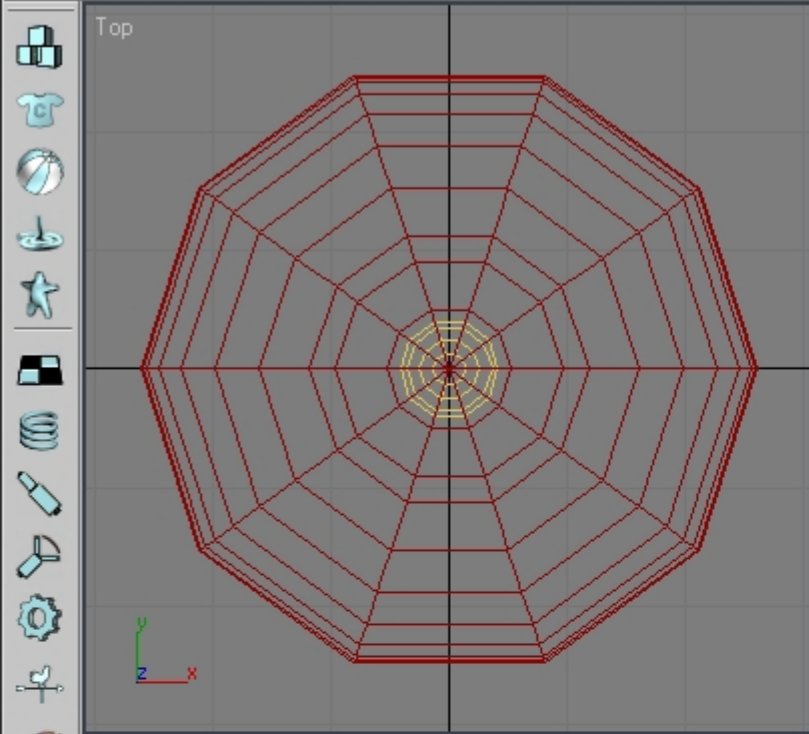

---

Subject: Re: youre first model

Posted by [Oblivion165](#) on Mon, 22 Oct 2007 22:31:42 GMT

[View Forum Message](#) <> [Reply to Message](#)

---

Oh lord, its a 800 quad-gillian poly plunger!

There you go, knocked out a quick 200+ one.

### File Attachments

---

1) [plunger.max](#), downloaded 175 times

2) [plunger.jpg](#), downloaded 658 times

0 / 100

10 20 30 40 50 60 70 80 90 100

Grid = 100.0

Auto Key Selected

Click and drag up-and-down to zoom in and out

Add Time Tag

Set Key

Key Filters...

The bottom section of the interface includes a timeline with a scale from 0 to 100. Below the timeline are various control buttons and fields, including a grid size of 100.0, an Auto Key button, a Selected dropdown menu, and a Set Key button. There is also a key icon and a Key Filters... button.