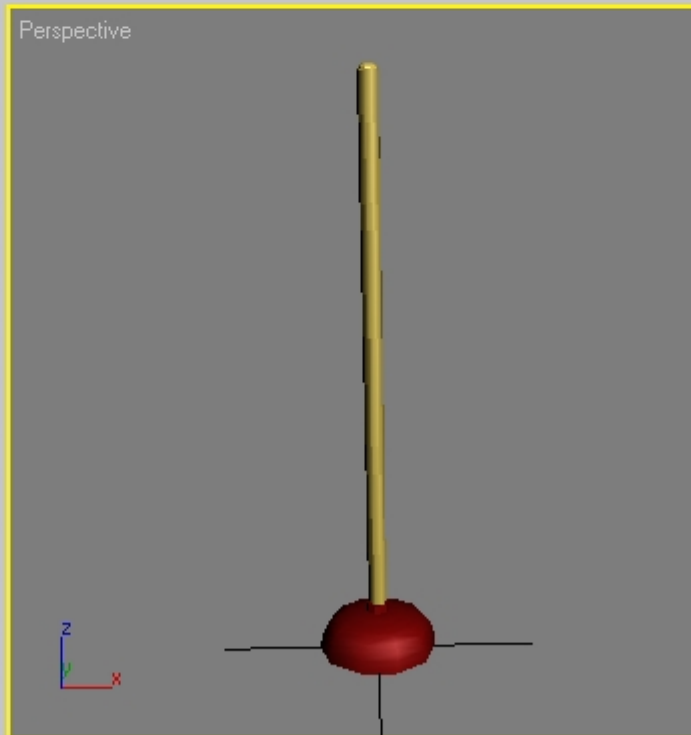

---

Subject: Re: youre first model

Posted by [Oblivion165](#) on Mon, 22 Oct 2007 22:31:42 GMT

[View Forum Message](#) <> [Reply to Message](#)

---

Oh lord, its a 800 quad-gillian poly plunger!

There you go, knocked out a quick 200+ one.

### File Attachments

---

1) [plunger.max](#), downloaded 175 times

2) [plunger.jpg](#), downloaded 658 times

0 / 100

10 20 30 40 50 60 70 80 90 100

Grid = 100.0

Auto Key Selected

Click and drag up-and-down to zoom in and out

Add Time Tag

Set Key

Key Filters...

The bottom section of the interface includes a timeline with a scale from 0 to 100. Below the timeline are various control buttons and fields, including a grid size of 100.0, an Auto Key button, a Selected dropdown menu, and a Set Key button. There is also a key icon and a Key Filters... button.