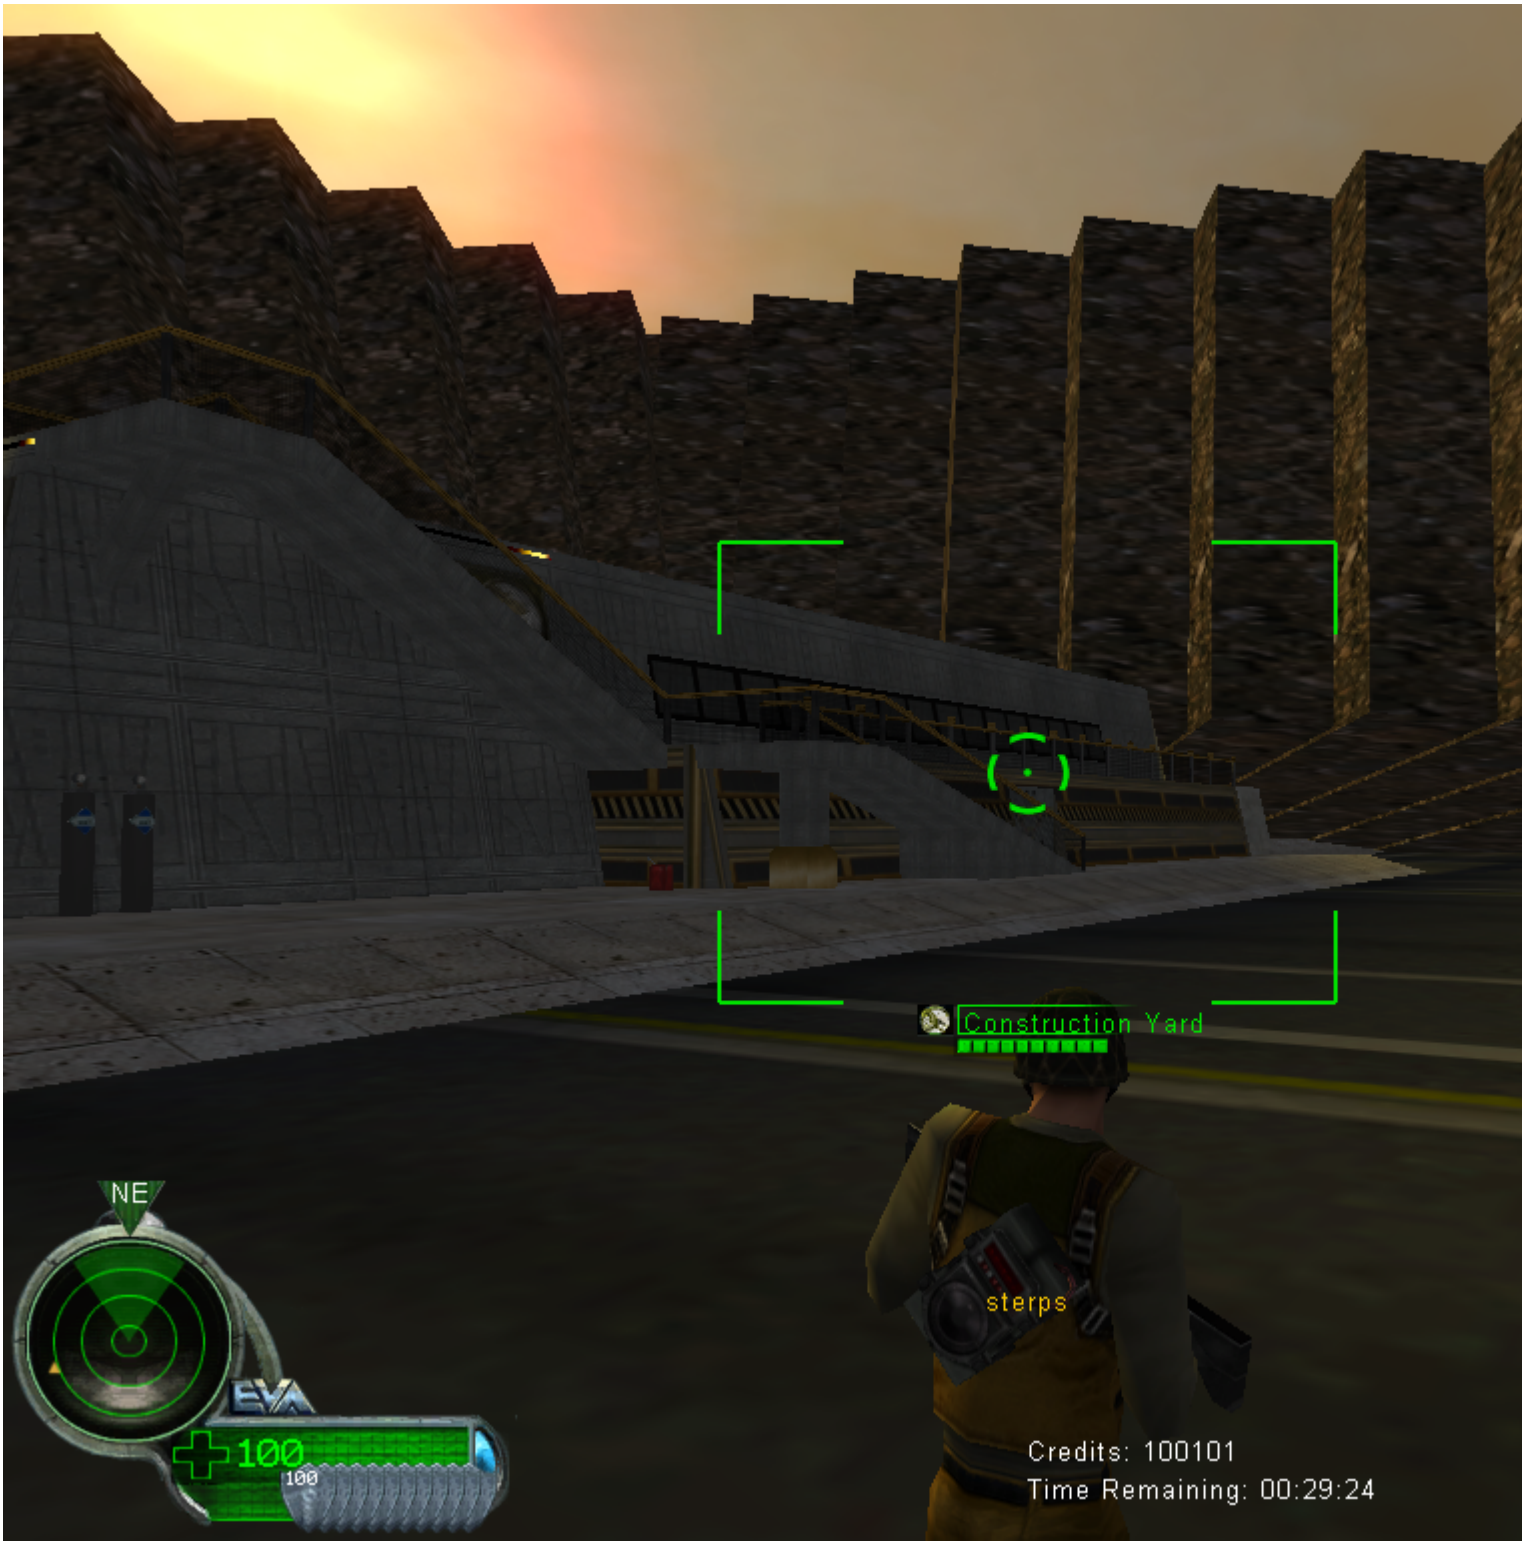


Subject: Re: C&C Epocilation Release!

Posted by [sterps](#) on Tue, 25 Sep 2007 00:49:31 GMT

[View Forum Message](#) <> [Reply to Message](#)

um for some reason the map doesnt work for me. In both bases you walk out and your surrounded by what appears to many giant cubes, there is no escaping your base.

File Attachments

1) [ScreenShot06.png](#), downloaded 432 times

2) [ScreenShot07.png](#), downloaded 428 times