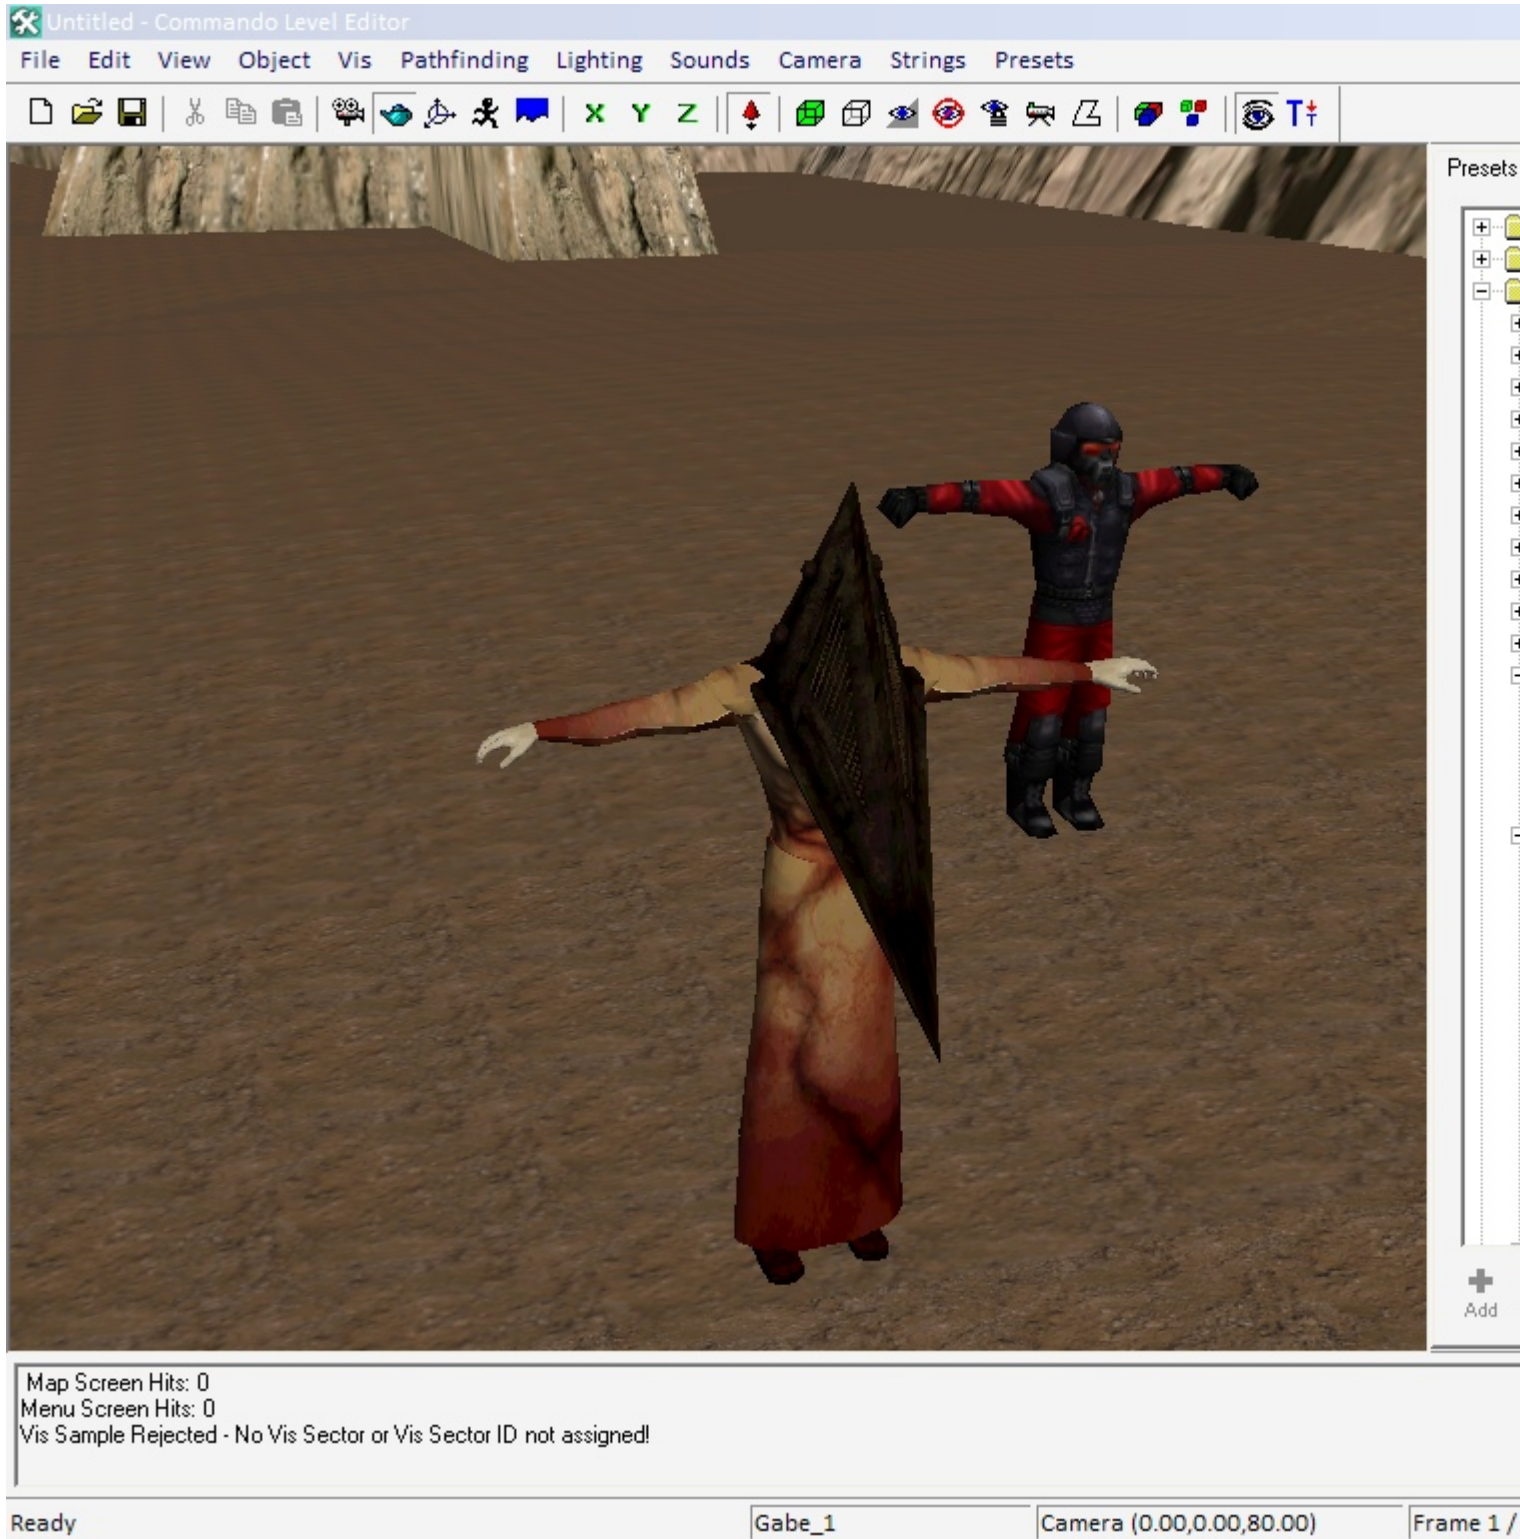


Subject: Character Mod

Posted by [Slayer9x9](#) on Fri, 03 Aug 2007 16:30:36 GMT

[View Forum Message](#) <> [Reply to Message](#)

After a long period of time experimenting, downloading, etc...

I finally created a character for Renegade!

For those of you who have played Silent Hill 2, you'll know who this is.

It Pyramid Head!

Everything seems to work well, except for its head...

Like the other characters in Renegade, P-Head's top part of his head turns, disorienting the large helmet he has on...

Well anyway, here are some pics:

File Attachments

1) [Untitled0-19-3-43.jpg](#), downloaded 887 times

2) [Untitled0-19-16-39.jpg](#), downloaded 881 times

3) [Untitled0-19-16-43.jpg](#), downloaded 864 times

4) [Untitled0-19-17-34.jpg](#), downloaded 890 times