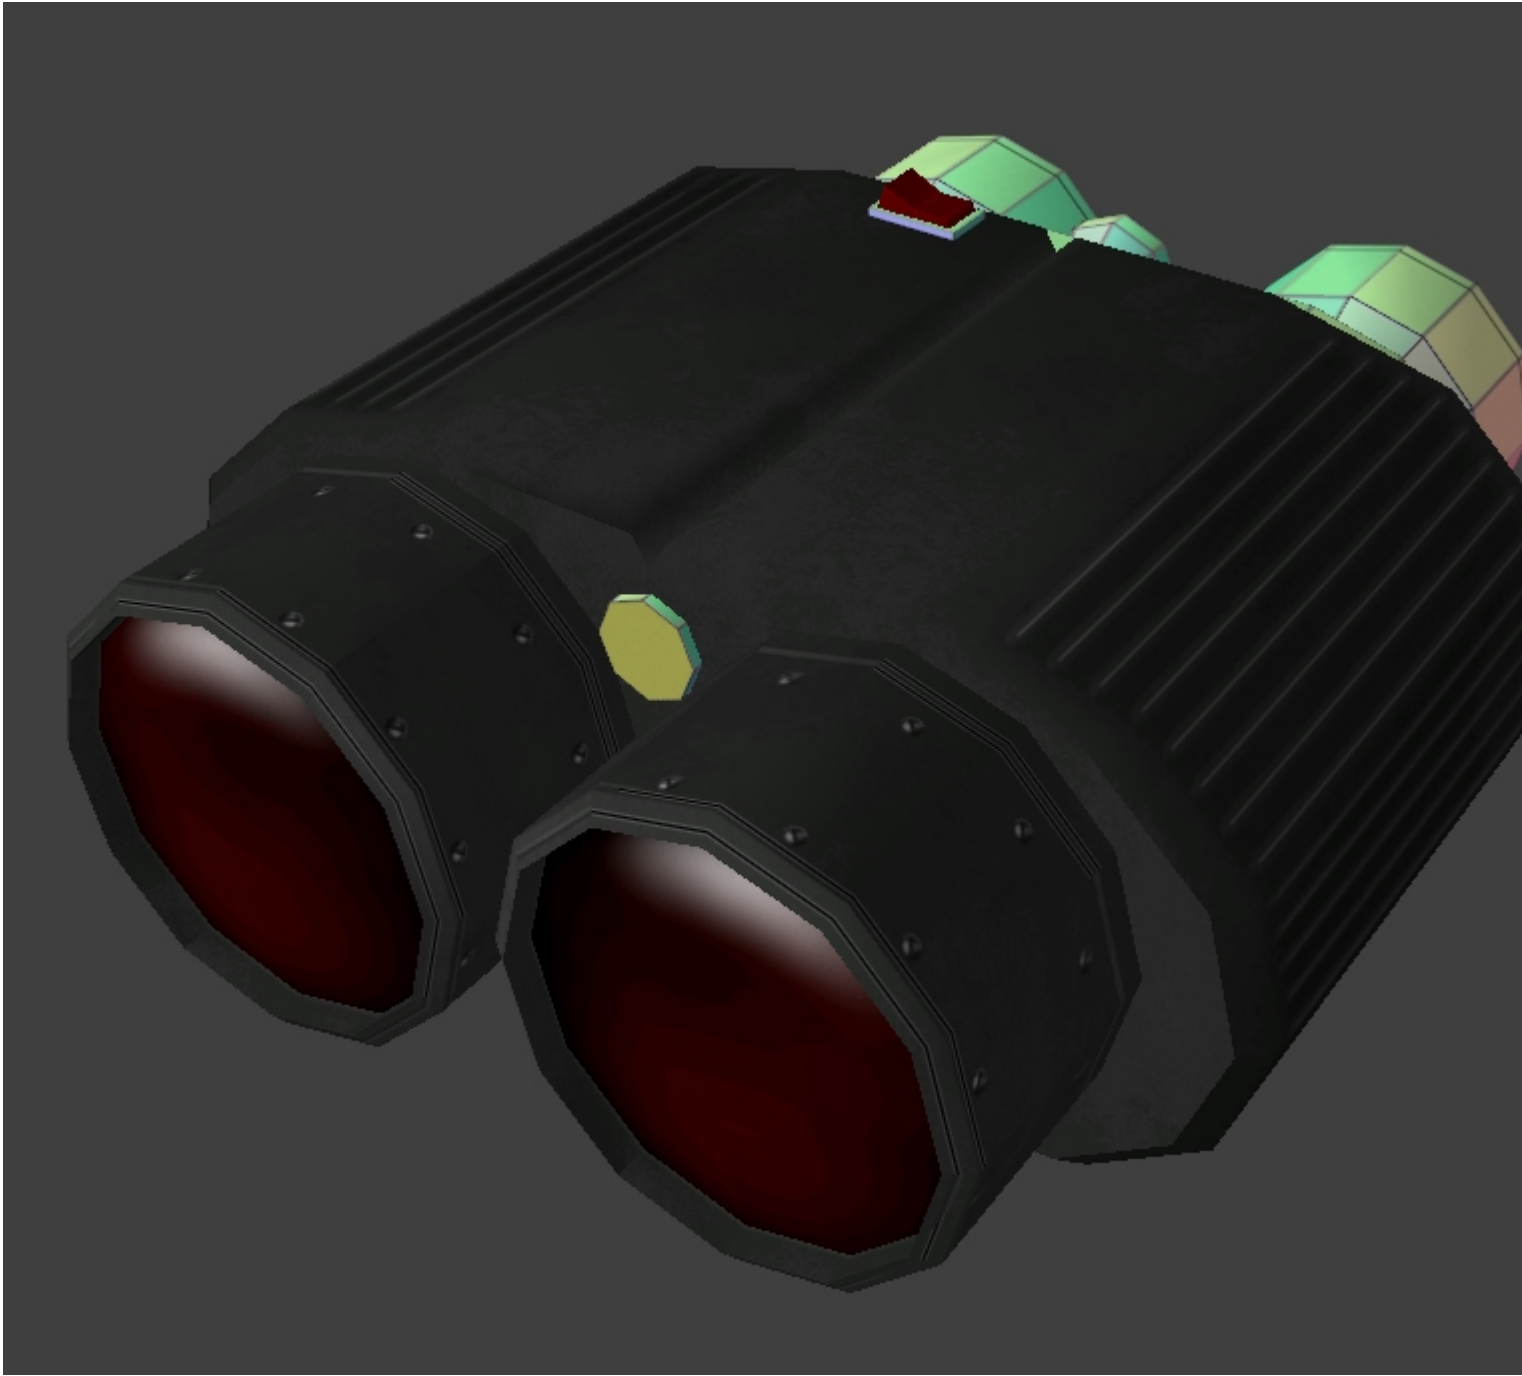

Subject: CnC Reborn : Nod Bino
Posted by [Renardin6](#) on Fri, 13 Jan 2006 02:10:15 GMT
[View Forum Message](#) <> [Reply to Message](#)

I will post work in progress for this model.
Consider it final once I say it is. Before that, just have a look.

1) [bino.jpg](#), downloaded 743 times

2) [nodbinowip.jpg](#), downloaded 701 times