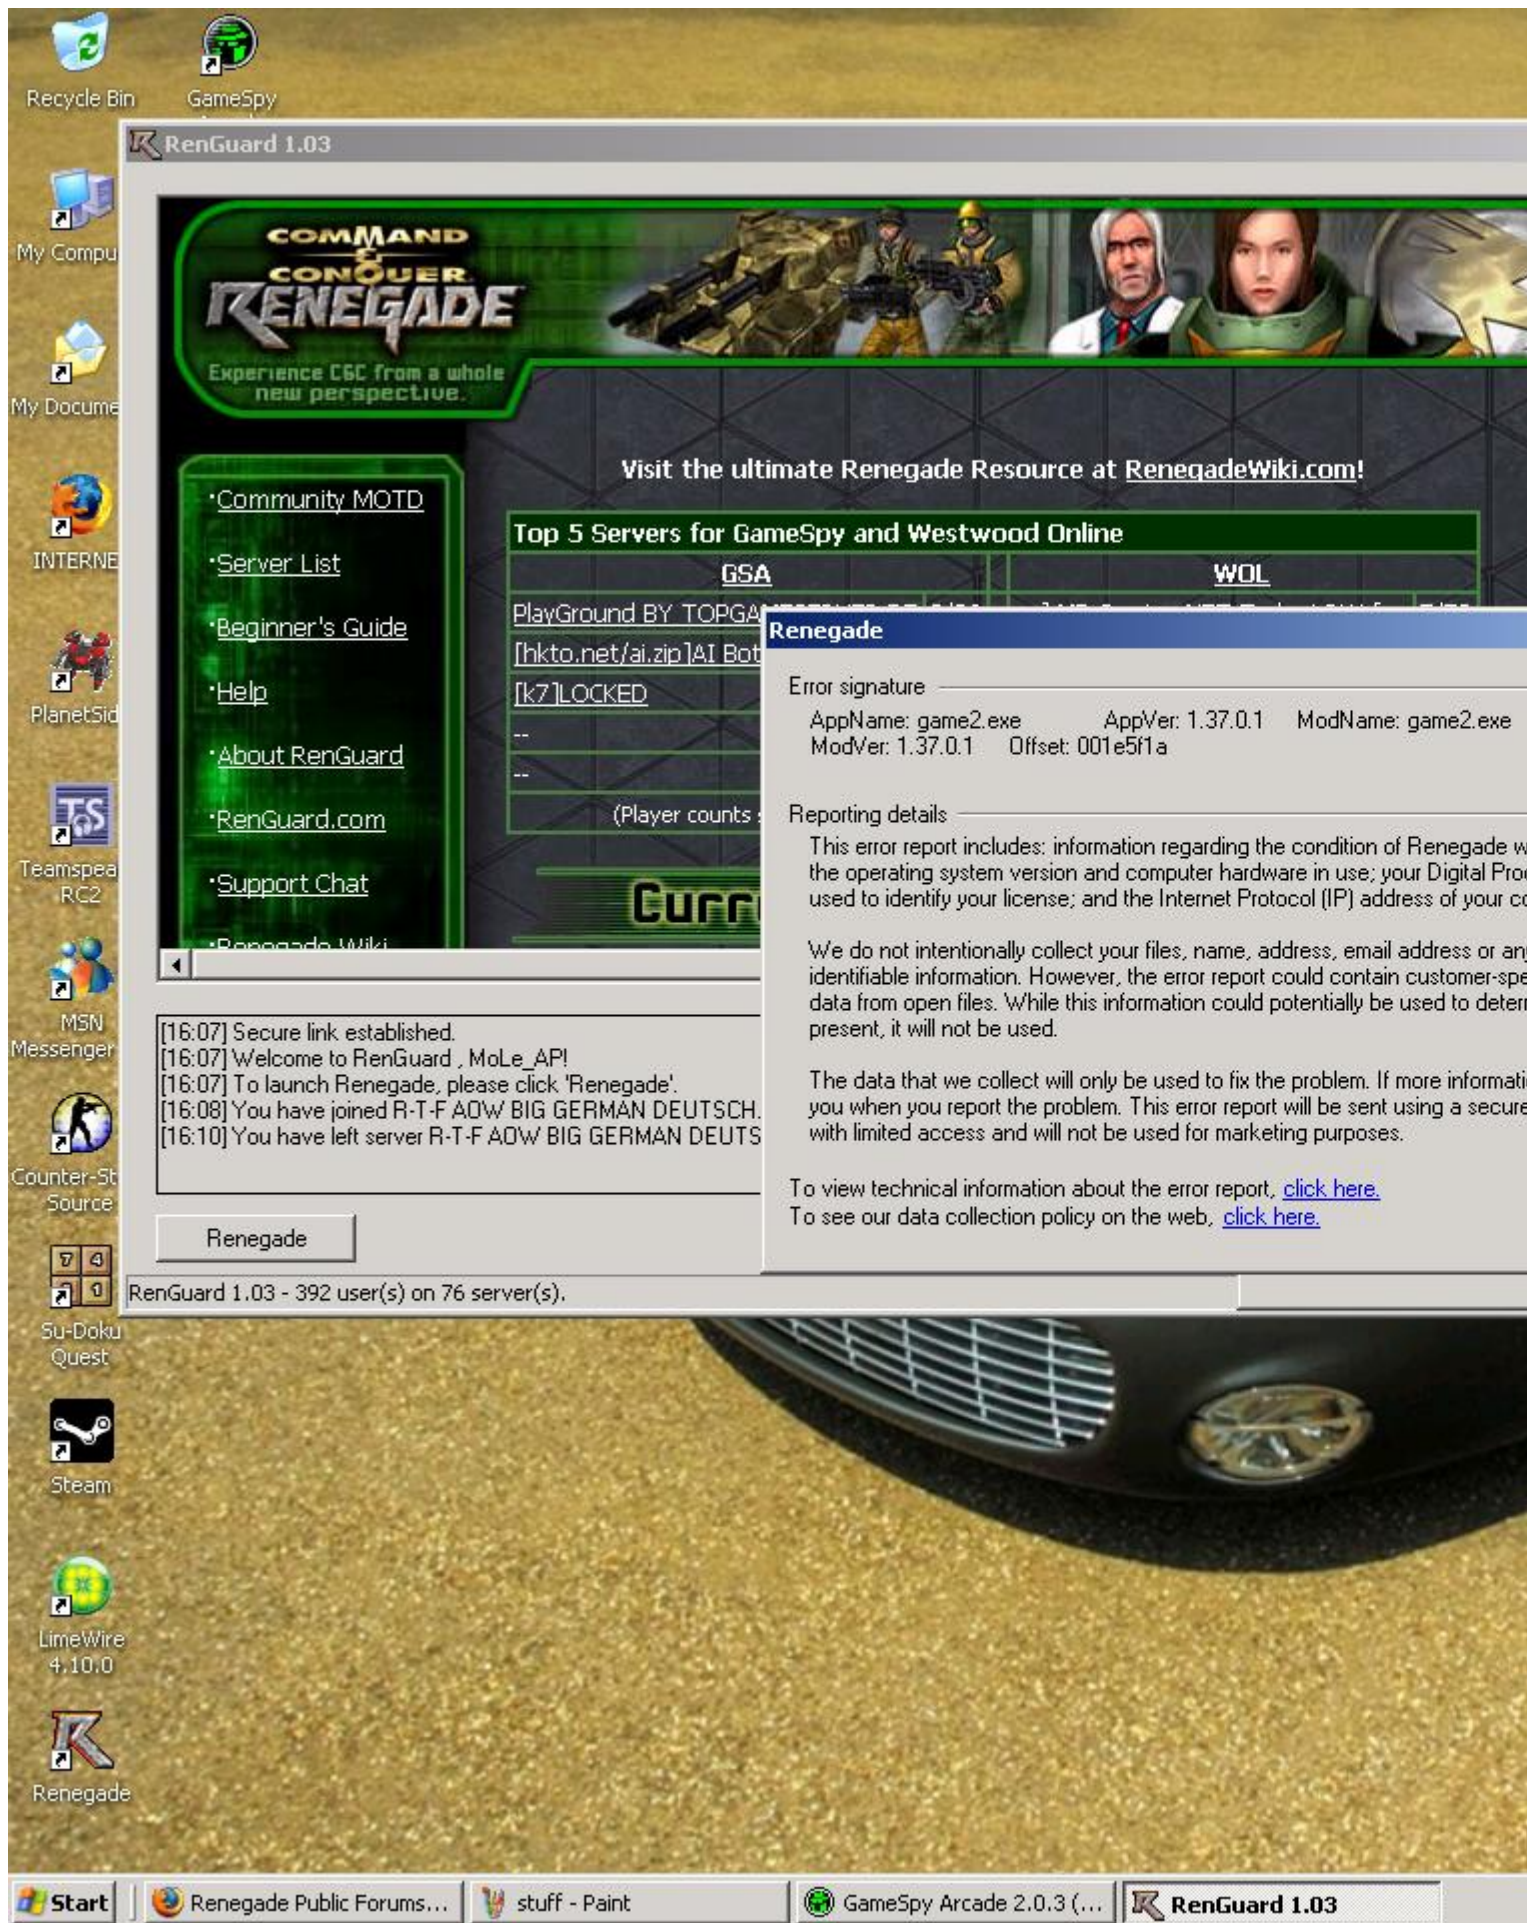

Send Error Report

Start

Renegade Public Forums...

untitled - Paint

GameSpy Arcade 2.0.3 (...)

RenGuard 1.03

2) [stuff1.JPG](#), downloaded 711 times

RenGuard 1.03